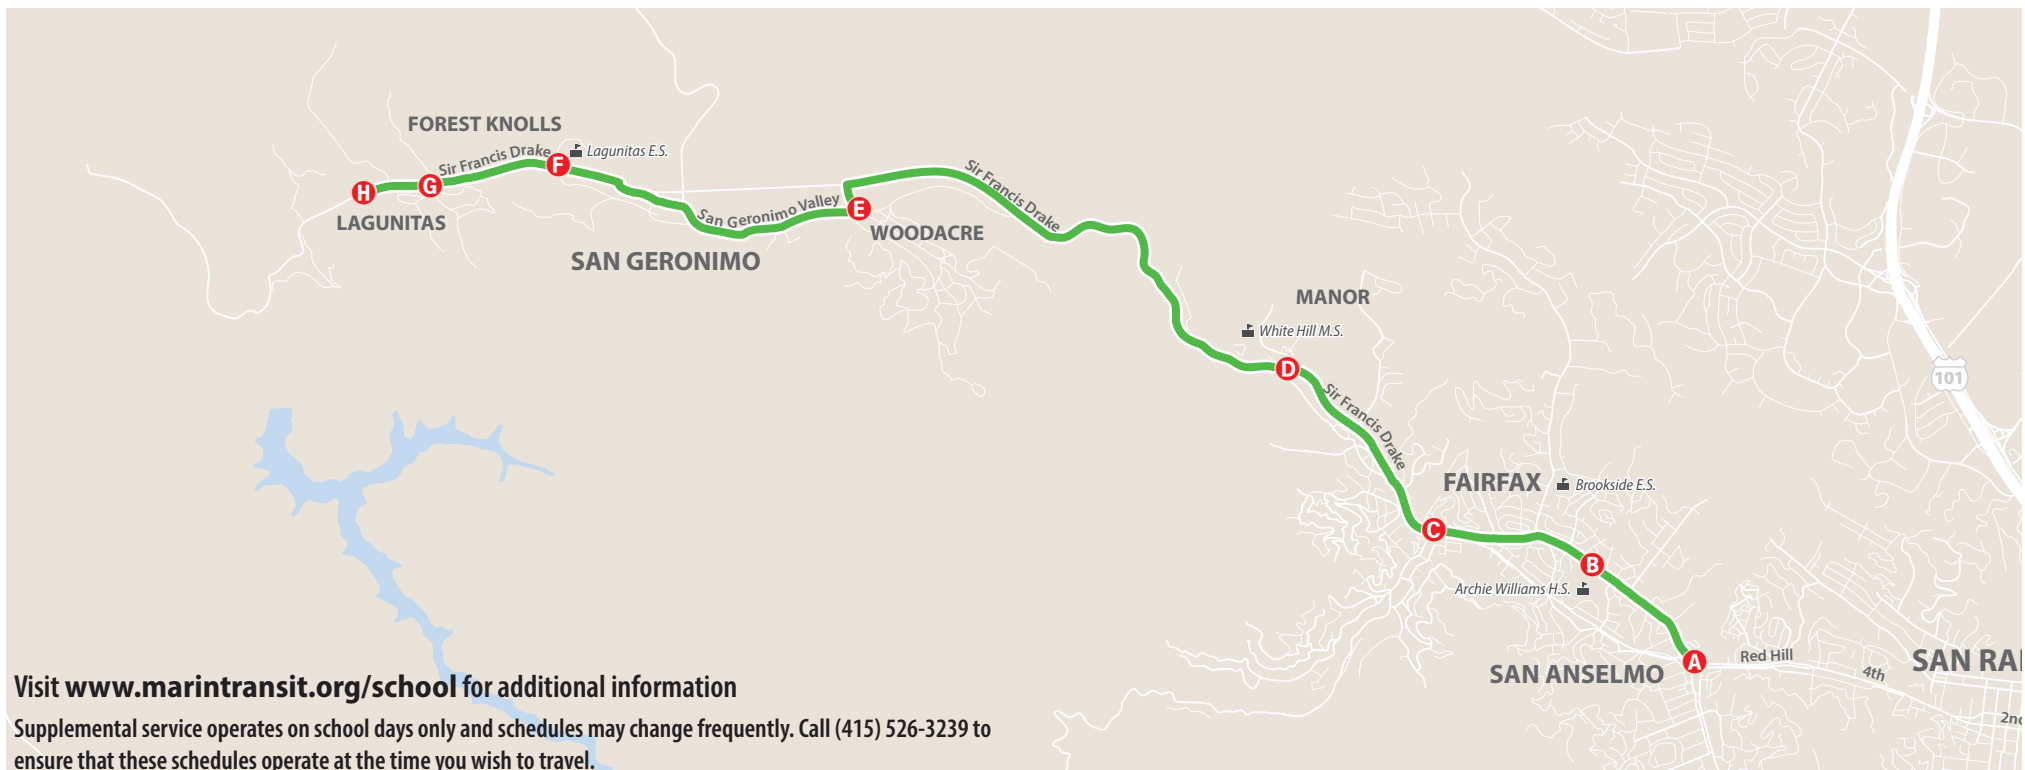

School Days Only

	San Anselmo Hub Center & Bridge A	Archie Williams High School Sir Francis Drake Blvd & Mountain View Av B	Broadway & Bolinas Av C	Sir Francis Drake Blvd & Glen Dr D	Park St & Central Av E	Sir Francis Drake Blvd & Lagunitas School F	Sir Francis Drake Blvd & Tamal Rd G	Castro St & Sir Francis Drake Blvd H	F
PM	2:35	2:41	2:51	2:58	3:06	3:11	3:13	3:14	F
	3:48	3:54	4:04	4:11	4:19	4:24	4:26	4:27	MTWR

	Sir Francis Drake Blvd & Lagunitas School F	Park St & Central Ave E	Sir Francis Drake Blvd & Olema Rd D	Sir Francis Drake Blvd & Claus Dr C	Archie Williams High School Sir Francis Drake Blvd & Ash Av B	San Anselmo Hub Center & Bridge A	W
PM	2:23	2:29	2:35	2:43	2:51	2:55	W
	3:13	3:19	3:25	3:33	3:41	3:45	MTR
	3:20	3:26	3:32	3:40	3:48	3:52	F

F Trip operates only on Fridays which are school days.

MTWR Trip operates each school day except Fridays.

W Trip operates only on Wednesdays which are school days.

MTR Trip operates each school day except Wednesdays and Fridays.

F Trip operates only on Fridays which are school days.

Visit www.marintransit.org/school for additional information

Supplemental service operates on school days only and schedules may change frequently. Call (415) 526-3239 to ensure that these schedules operate at the time you wish to travel.