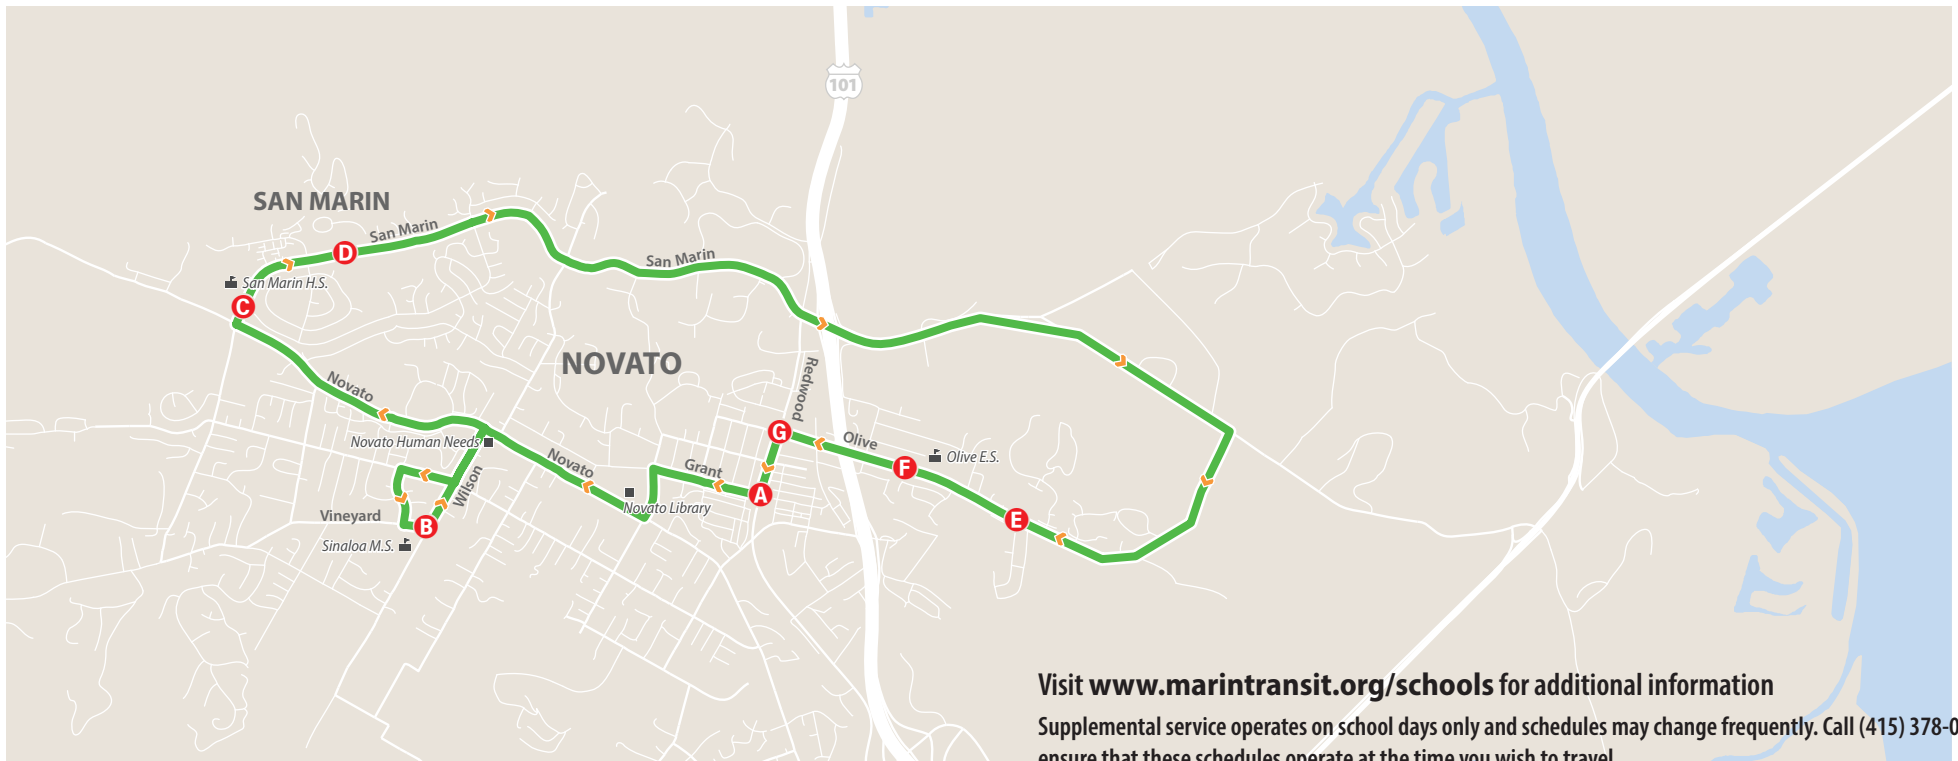

2025-2026

Route 654 Olive - San Marin High School - Sinaloa Middle School - Novato

Effective April 12, 2026

Sinaloa MS/San Marin HS

School Days Only

Eastbound to Olive/Novato

	Redwood Blvd & Grant Av A	Sinaloa Middle School Vineyard Rd B	San Marin High School San Marin & San Carlos C	San Marin Dr & San Andreas Dr D	Olive Av & Lea Dr E	Olive Av & Westwood Dr F	Redwood Blvd & Olive Av G	Redwood Blvd & Grant Av A	
PM	1:20	1:50	2:00	2:05	2:15	2:16	2:20	2:22	W
	2:20	2:50	3:00	3:05	3:15	3:16	3:20	3:22	MTRF

Westbound to Downtown Novato

Route 654 operates eastbound service in the afternoon only and does not operate westbound in the morning. Alternative service is provided on route 49.

MTRF Trip operates each school day except Wednesdays.

W Trip operates only on Wednesdays which are school days.

Visit www.marintransit.org/schools for additional information

Supplemental service operates on school days only and schedules may change frequently. Call (415) 378-0874 to ensure that these schedules operate at the time you wish to travel.