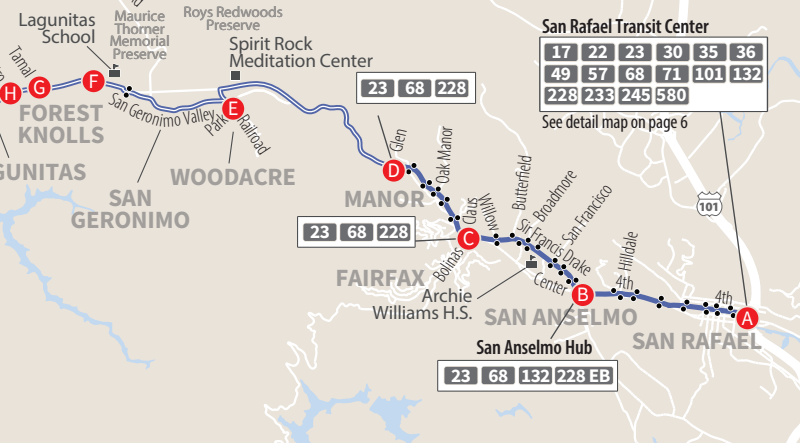

Monday-Friday Lunes - Viernes

Westbound to Inverness

	A San Rafael Transit Center	B San Anselmo Hub Center Bl & Bridge Av	C Fairfax Broadway & Bolinas Av	D Manor Sir Francis Drake Blvd & Glen Dr	E Woodacre Park St & Central Av	F San Geronimo Sir Francis Drake Blvd & Lagunitas School Rd	G Forest Knolls Sir Francis Drake Blvd & Tamal Rd	H Lagunitas Castro St & Sir Francis Drake Blvd	I Lagunitas Sir Francis Drake Blvd & W. Cintura Av	J Samuel P Taylor State Park Sir Francis Drake Blvd	K Pt Reyes Seashore Bear Valley Visitor Center	L Olema Campground Shoreline Hwy & Sir Francis Drake Blvd	M Pt Reyes Downtown Station Shoreline Hwy & 3rd St	N Inverness Park Sir Francis Drake & Balboa Av	O Inverness Inverness Store
	7:45	7:58	8:09	8:16	8:20	8:25	8:29	-	8:32	8:38	8:52	8:54	8:59	9:03	9:07
	8:45	8:58	9:09	9:16	9:20	9:25	9:29	-	9:32	9:38	9:52	9:54	9:59	10:03	10:07
PM	10:45	10:58	11:09	11:16	11:20	11:25	11:29	-	11:32	11:38	11:52	11:54	11:59	12:03	12:07
	11:45	11:58	12:09	12:16	12:20	12:25	12:29	-	12:32	12:38	12:52	12:54	12:59	1:03	1:07
	12:45	12:58	1:09	1:16	1:20	1:25	1:29	-	1:32	1:38	1:52	1:54	1:59	2:03	2:07
	2:45	2:58	3:09	3:16	3:20	3:25	3:29	-	3:32	3:38	3:52	3:54	3:59	4:03	4:07
	4:45	4:58	5:09	5:16	5:20	5:25	5:29	-	5:32	5:38	5:52	5:54	5:59	6:03	6:07
	6:45	6:58	7:09	7:16	7:20	7:25	7:29	-	7:32	7:38	7:52	7:54	7:59	8:03	8:07

Eastbound to San Rafael

	O Inverness Inverness Store	N Inverness Park Sir Francis Drake & Balboa Av	M Pt Reyes Downtown Station Shoreline Hwy & 3rd St	L Olema Campground Shoreline Hwy & Sir Francis Drake Blvd	K Pt Reyes Seashore Bear Valley Visitor Center	J Samuel P Taylor State Park Sir Francis Drake Blvd	I Lagunitas Sir Francis Drake Blvd & W. Cintura Av	H Lagunitas Castro St & Sir Francis Drake Blvd	G Forest Knolls Sir Francis Drake Blvd & Montezuma Rd	F San Geronimo Sir Francis Drake Blvd & Lagunitas School Rd	E Woodacre Park St & Central Av	D Manor Sir Francis Drake Bl & Olema Rd	C Fairfax Sir Francis Drake Bl & Claus Dr	B San Anselmo Hub Center Bl & Bridge Av	A San Rafael Transit Center
AM	6:22	6:27	6:30	6:36	-	6:49	6:55	6:57	6:58	7:02	7:06	7:12	7:16	7:26	7:40
	7:12	7:17	7:20	7:26	-	7:39	7:45	7:47	7:48	7:52	7:56	8:03	8:08	8:26	8:40
PM	10:20	10:25	10:28	10:34	10:36	10:49	10:55	10:57	10:58	11:02	11:06	11:12	11:16	11:26	11:40
	11:20	11:25	11:28	11:34	11:36	11:49	11:55	11:57	11:58	12:02	12:06	12:12	12:16	12:26	12:40
	12:20	12:25	12:28	12:34	12:36	12:49	12:55	12:57	12:58	1:02	1:06	1:12	1:16	1:26	1:40
	2:20	2:25	2:28	2:34	2:36	2:49	2:55	2:57	2:58	3:02	3:06	3:12	3:16	3:26	3:40
	4:20	4:25	4:28	4:34	4:36	4:49	4:55	4:57	4:58	5:02	5:06	5:12	5:16	5:26	5:40
	6:20	6:25	6:28	6:34	6:36	6:49	6:55	6:57	6:58	7:02	7:06	7:12	7:16	7:26	7:40
	8:20	8:25	8:28	8:34	8:36	8:49	8:55	8:57	8:58	9:02	9:06	9:12	9:16	9:26	9:40

Saturday/Sunday/Holiday Fines de Semana y Días Festivos

Westbound to Inverness