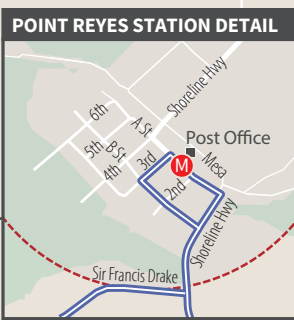

See pages 5-6 for guide to maps and schedules

Flag-Stop Route
Stops can be made between marked stops if there is a safe place to wave or "flag" down the driver.
Rutas con Paradas a Demanda
Se pueden realizar paradas entre las paradas marcadas si hay un lugar seguro para que el pasajero haga señas o llame al conductor.

Route Deviations
ADA eligible riders may schedule deviations within ¼ miles of the route by calling (415) 454-0902. Deviations must be requested at least one day prior to travel.
Desviaciones de ruta
Los pasajeros elegibles para ADA pueden programar desviaciones dentro de un límite de ¼ de milla de la ruta llamando al (415) 454-0902. Desviaciones deben solicitarse al menos un día antes del viaje.

Point Reyes Shuttle
Curb-to-curb pick-up and drop-off service between Point Reyes Station and select areas of Marin. Rides must be scheduled in advance by calling (415) 454-0902. Visit marintransit.gov/point-reyes-shuttle for more information.

El servicio de acera a acera con recogida y entrega entre la estación de Point Reyes Station y zonas selectas de Marin. Los viajes deben ser programados por adelantado llamando al (415) 454-0902. Visite marintransit.gov/point-reyes-shuttle para obtener más información.