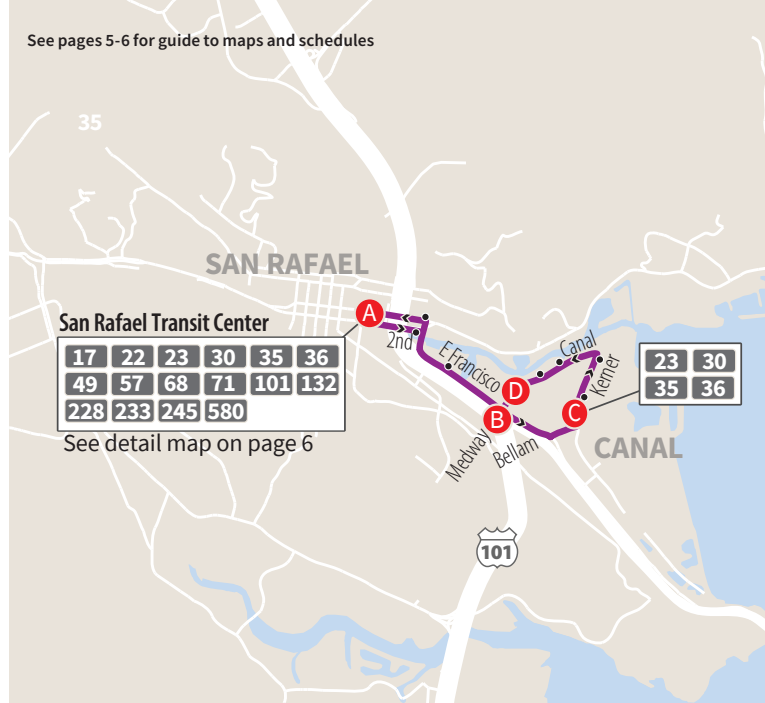

Monday-Friday *Lunes - Viernes*

Southbound to Canal Northbound to San Rafael

	San Rafael Transit Center A	Francisco Blvd E & Medway Rd B	Kerner Blvd & Larkspur St C	Medway & Mill St D	San Rafael Transit Center A	
AM	-	-	5:03	5:10	5:20	
	5:25	5:30	5:33	5:40	5:50	
	5:55	6:00	6:03	6:10	6:20	
	6:25	6:30	6:33	6:40	6:50	
	6:55	7:00	7:03	7:10	7:20	
	7:25	7:30	7:33	7:40	7:50	
	7:55	8:00	8:03	8:10	8:20	
	8:25	8:30	8:33	8:40	8:50	
	8:55	9:00	9:03	9:10	9:20	
	PM	1:50	1:55	1:58	2:05	2:15
2:20		2:25	2:28	2:35	2:45	
2:50		2:55	2:58	3:05	3:15	
3:20		3:25	3:28	3:35	3:45	
3:50		3:55	3:58	4:05	4:15	
4:20		4:25	4:28	4:35	4:45	
4:50		4:55	4:58	5:05	5:15	
5:20		5:25	5:28	5:35	5:45	
5:50		5:55	5:58	6:05	6:15	
9:00		9:05	9:08	9:15	9:25	
9:30	9:35	9:38	9:45	9:55		
10:00	10:05	10:08	10:15	10:25		
10:30	10:35	10:38	10:45	10:55		
11:00	11:05	11:08	11:15	11:25		
11:30	11:35	11:38	11:45	11:55		
AM	12:00	12:05	12:08	12:15	12:25	
	12:30	12:35	12:38	12:45	12:55	
	1:00	1:05	1:08	1:15	1:25	
	1:30	1:35	1:38	1:45	1:55	
	2:00	2:05	2:08	2:15	2:25	

See pages 5-6 for guide to maps and schedules

See detail map on page 6

Saturday/Sunday/Holiday

Fines de Semana y Días Festivos

Southbound to Canal Northbound to San Rafael

	San Rafael Transit Center A	Francisco Blvd E & Medway Rd B	Kerner Blvd & Larkspur St C	Medway & Mill St D	San Rafael Transit Center A
AM	-	-	5:08	5:15	5:25
	5:30	5:35	5:38	5:45	5:55
	6:00	6:05	6:08	6:15	6:25
	6:30	6:35	6:38	6:45	6:55
	7:00	7:05	7:08	7:15	7:25
PM	8:30	8:35	8:38	8:45	8:55
	9:00	9:05	9:08	9:15	9:25
	9:30	9:35	9:38	9:45	9:55
	10:00	10:05	10:08	10:15	10:25
	10:30	10:35	10:38	10:45	10:55
	11:00	11:05	11:08	11:15	11:25
	11:30	11:35	11:38	11:45	11:55
AM	12:00	12:05	12:08	12:15	12:25
	12:30	12:35	12:38	12:45	12:55
	1:00	1:05	1:08	1:15	1:25
	1:30	1:35	1:38	1:45	1:55
	2:00	2:05	2:08	2:15	2:25