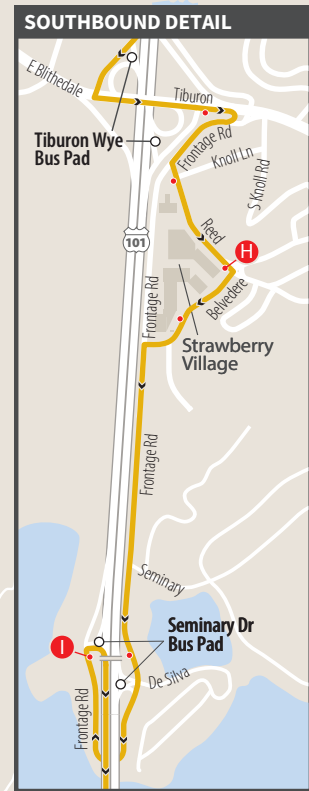

Monday-Friday

Lunes - Viernes

Southbound to Marin City

Table with 10 columns (A-J) and 48 rows (AM/PM times) for Southbound to Marin City. Columns represent stops from Kerner Blvd & Larkspur St to Marin City Hub.

Northbound to San Rafael

Table with 10 columns (J-A) and 48 rows (AM/PM times) for Northbound to San Rafael. Columns represent stops from Marin City Hub to Kerner Blvd & Larkspur St.

Saturday /Sunday /Holiday

Fines de Semana y Días Festivos

Southbound to Marin City

Table with 10 columns (A-J) and 48 rows (AM/PM times) for Southbound to Marin City on weekends/holidays.

Northbound to San Rafael

Table with 10 columns (J-A) and 48 rows (AM/PM times) for Northbound to San Rafael on weekends/holidays.

See pages 5-6 for guide to maps and schedules

Boxed list of bus numbers: 17, 22, 23, 30, 35, 36, 49, 57, 68, 71, 101, 132, 228, 233, 245, 580.

See detail map on page 6