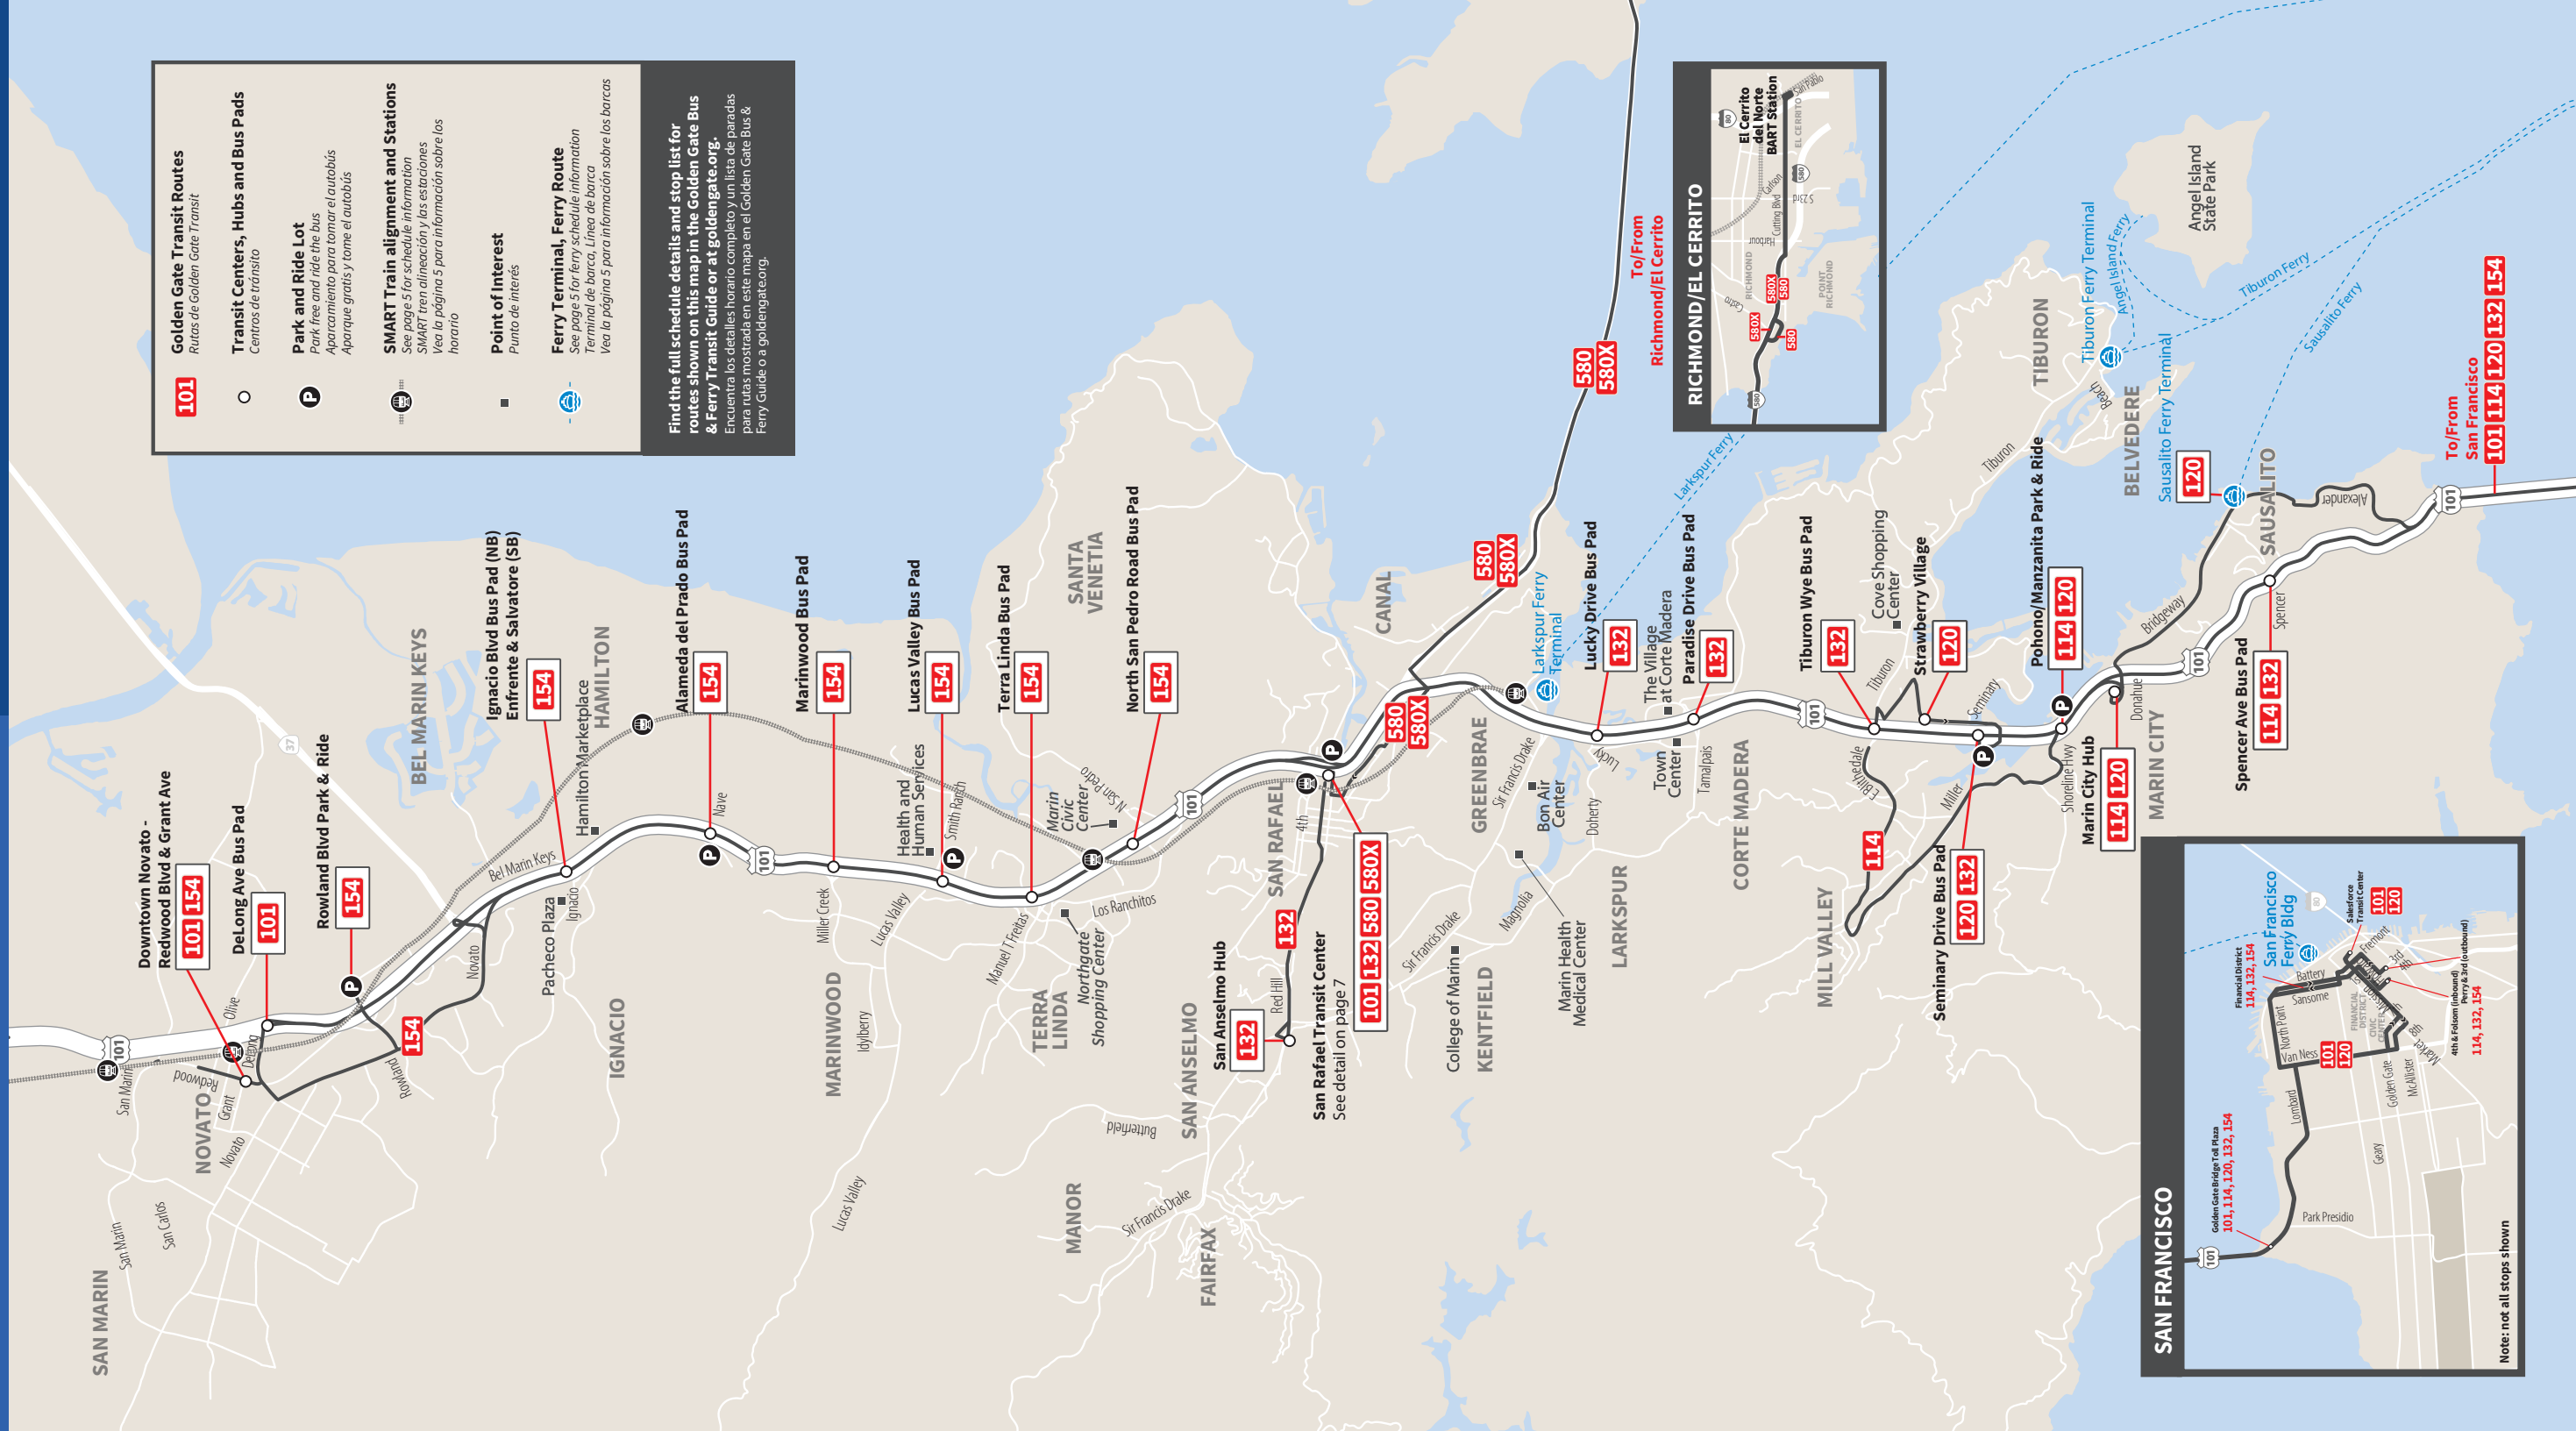

101 Golden Gate Transit Routes
Rutas de Golden Gate Transit

Transit Centers, Hubs and Bus Pads
Centros de tránsito

Park and Ride Lot
Park fees and ride the bus
Aparcamiento para tomar el autobús
Aparque gratis y tome el autobús

SMART Train alignment and Stations
See page 5 for schedule information
SMART tren alineación y las estaciones
Vea la página 5 para información sobre los horarios

Point of Interest
Punto de interés

Ferry Terminal, Ferry Route
See page 5 for ferry schedule information
Terminal de barca, Línea de barca
Vea la página 5 para información sobre los barcos

Find the full schedule details and stop list for routes shown on this map in the Golden Gate Bus & Ferry Transit Guide or at goldengate.org.
Encuentra los detalles horario completo y un lista de paradas para rutas mostrada en este mapa en el Golden Gate Bus & Ferry Guide o a goldengate.org.

RICHMOND/EL CERRITO
To/From Richmond/El Cerrito

SAN FRANCISCO

Note: not all stops shown