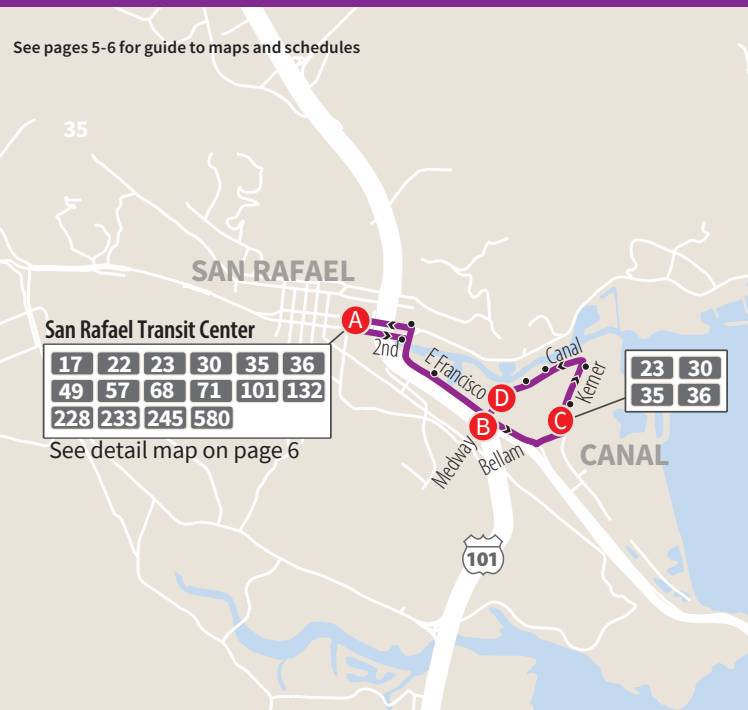

Monday-Friday *Lunes - Viernes*

See pages 5-6 for guide to maps and schedules

See pages 5-6 for guide to maps and schedules

See pages 17-18 for schedules

Saturday/Sunday/Holiday

Fines de Semana y Días Festivos

Southbound Northbound
to Canal to San Rafael

	A San Rafael Transit Center	B Francisco Blvd E & Medway Rd	C Kerner Blvd & Larkspur St	D Medway & Mill St	A San Rafael Transit Center
AM	-	-	5:08	5:15	5:25
	5:30	5:35	5:38	5:45	5:55
	6:00	6:05	6:08	6:15	6:25
	6:30	6:35	6:38	6:45	6:55
	7:00	7:05	7:08	7:15	7:25
PM	8:30	8:35	8:38	8:45	8:55
	9:00	9:05	9:08	9:15	8:25
	9:30	9:35	9:38	9:45	9:55
	10:00	10:05	10:08	10:15	10:25
	10:30	10:35	10:38	10:45	10:55
	11:00	11:05	11:08	11:15	10:25
	11:30	11:35	11:38	11:45	11:55
AM	12:00	12:05	12:08	12:15	12:25
	12:30	12:35	12:38	12:45	12:55
	1:00	1:05	1:08	1:15	1:25
	1:30	1:35	1:38	1:45	1:55
	2:00	2:05	2:08	2:15	2:25

Southbound Northbound
to Canal to San Rafael

	A San Rafael Transit Center	B Francisco Blvd E & Medway Rd	C Kerner Blvd & Larkspur St	D Medway & Mill St	A San Rafael Transit Center
AM	-	-	5:03	5:10	5:20
	5:25	5:30	5:33	5:40	5:50
	5:55	6:00	6:03	6:10	6:20
	6:25	6:30	6:33	6:40	6:50
	6:55	7:00	7:03	7:10	7:20
	7:25	7:30	7:33	7:40	7:50
	7:55	8:00	8:03	8:10	8:20
	8:25	8:30	8:33	8:40	8:50
	8:55	9:00	9:03	9:10	9:20
PM	1:50	1:55	1:58	2:05	2:15
	2:20	2:25	2:28	2:35	2:45
	2:50	2:55	2:58	3:05	3:15
	3:20	3:25	3:28	3:35	3:45
	3:50	3:55	3:58	4:05	4:15
	4:20	4:25	4:28	4:35	4:45
	4:50	4:55	4:58	5:05	5:15
	5:20	5:25	5:28	5:35	5:45
	5:50	5:55	5:58	6:05	6:15
	9:00	9:05	9:08	9:15	9:25
	9:30	9:35	9:38	9:45	9:55
	10:00	10:05	10:08	10:15	10:25
	10:30	10:35	10:38	10:45	10:55
	11:00	11:05	11:08	11:15	11:25
	11:30	11:35	11:38	11:45	11:55
AM	12:00	12:05	12:08	12:15	12:25
	12:30	12:35	12:38	12:45	12:55
	1:00	1:05	1:08	1:15	1:25
	1:30	1:35	1:38	1:45	1:55
	2:00	2:05	2:08	2:15	2:25