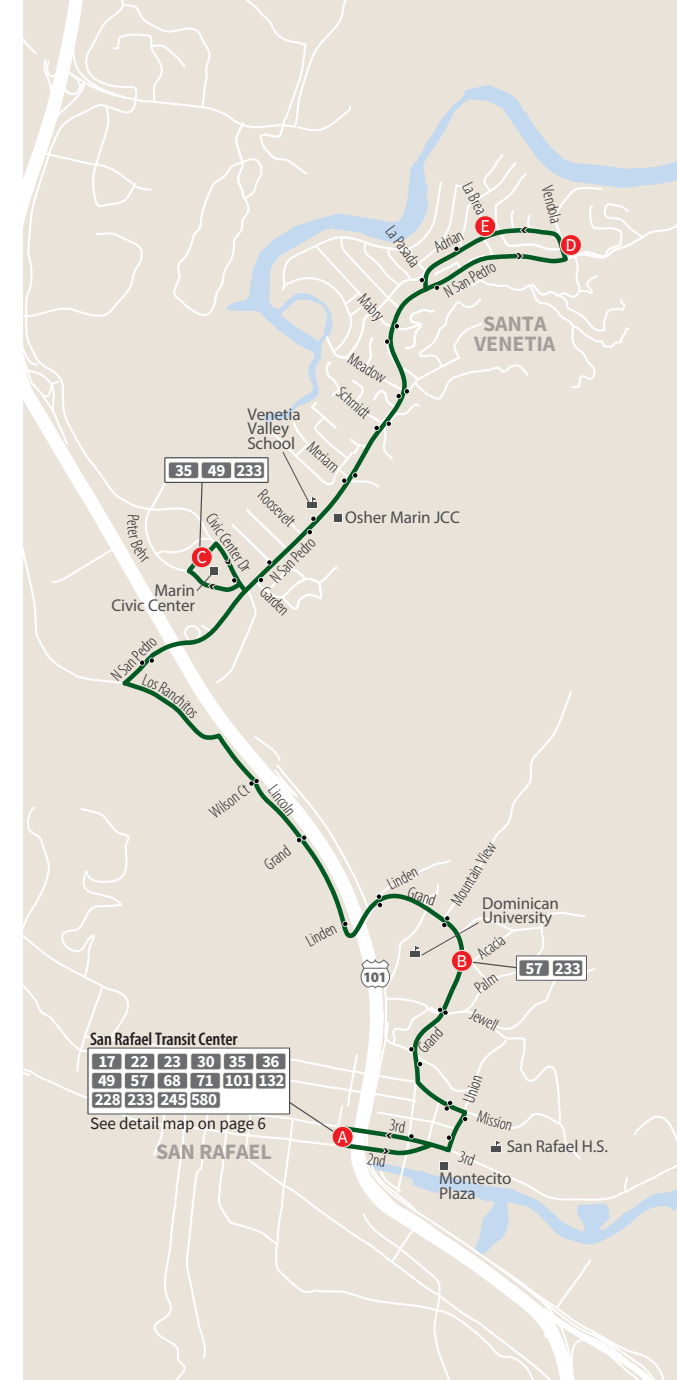

Westbound to Manor

	I San Rafael Transit Center	H Sir Francis Drake Bl & Larkspur Landing	G Sir Francis Drake Bl & Eliseo Dr	F Marin Health Medical Center	E College of Marin Sir Francis Drake Bl & Maple Av	D Sir Francis Drake Bl & Lagunitas Rd	C San Anselmo Sir Francis Drake Bl & Bank St	B Fairfax Broadway & Bolinas Av	A Manor Sir Francis Drake Bl & Glen Dr
AM	7:30	7:36	7:41	7:48	7:53	7:55	8:00	8:10	8:16
	8:30	8:36	8:41	8:48	8:53	8:55	9:00	9:10	9:16
	9:30	9:36	9:41	9:48	9:53	9:55	10:00	10:10	10:16
	10:30	10:36	10:41	10:48	10:53	10:55	11:00	11:10	11:16
PM	11:30	11:36	11:41	11:48	11:53	11:55	12:00	12:10	12:16
	12:30	12:36	12:41	12:48	12:53	12:55	1:00	1:10	1:16
	1:30	1:36	1:41	1:48	1:53	1:55	2:00	2:10	2:16
	2:30	2:36	2:41	2:48	2:53	2:55	3:00	3:10	3:16
	3:30	3:36	3:41	3:48	3:53	3:55	4:00	4:10	4:16
	4:30	4:36	4:41	4:48	4:53	4:55	5:00	5:10	5:16
	5:30	5:36	5:41	5:48	5:53	5:55	6:00	6:10	6:16
	6:30	6:36	6:41	6:48	6:53	6:55	7:00	7:10	7:16

See pages 5-6 for guide to maps and schedules