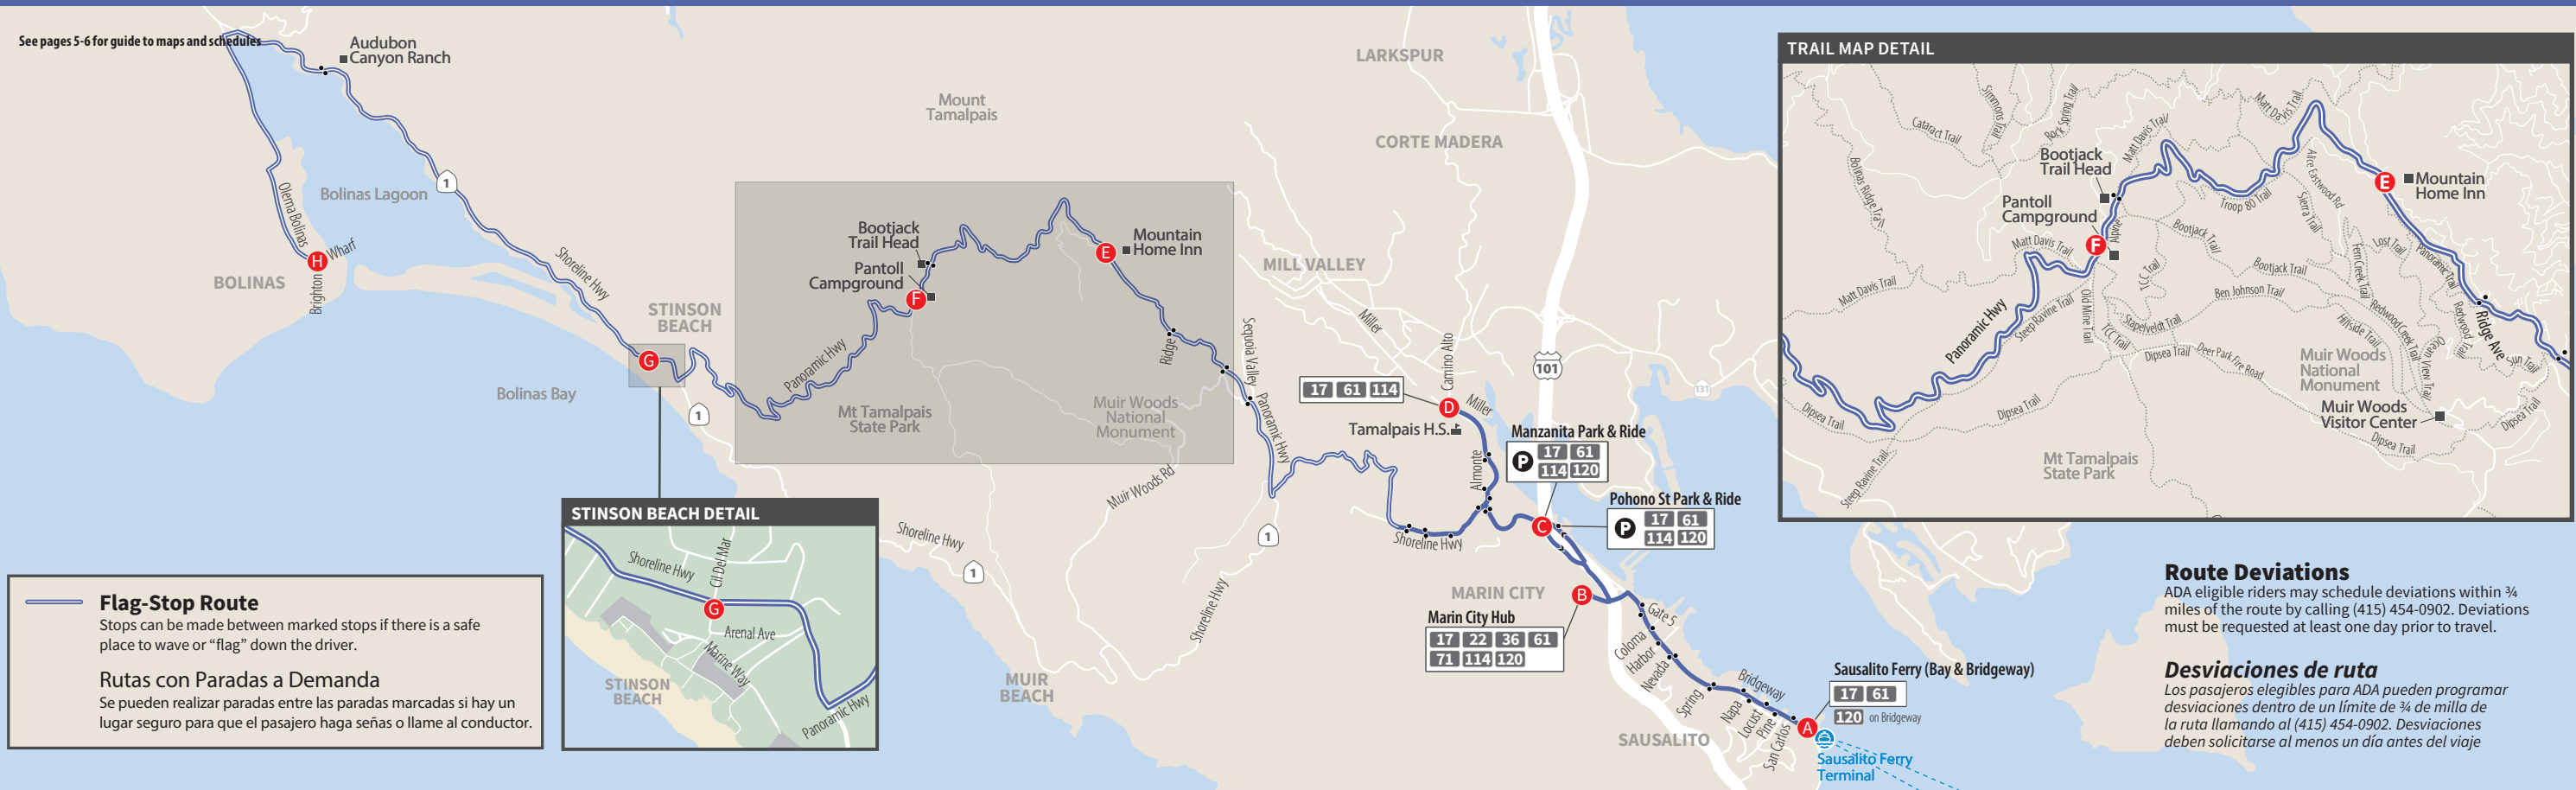

See pages 5-6 for guide to maps and schedules

Flag-Stop Route
Stops can be made between marked stops if there is a safe place to wave or "flag" down the driver.

Rutas con Paradas a Demanda
Se pueden realizar paradas entre las paradas marcadas si hay un lugar seguro para que el pasajero haga señas o llame al conductor.

Route Deviations
ADA eligible riders may schedule deviations within ¼ miles of the route by calling (415) 454-0902. Deviations must be requested at least one day prior to travel.

Desviaciones de ruta
Los pasajeros elegibles para ADA pueden programar desviaciones dentro de un límite de ¼ de milla de la ruta llamando al (415) 454-0902. Desviaciones deben solicitarse al menos un día antes del viaje.

Monday-Friday *Lunes - Viernes*

Saturday/Sunday/Holiday *Fines de Semana y Días Festivos*

Westbound to Stinson Beach & Bolinas

	A Sausalito Ferry Bay St. & Bridgeway	B Marin City Hub	D Miller Ave & Camino Alto	E Panoramic Hwy & Edgewood Av	F Panoramic Hwy & Pan Toll Ranger Station	G Stinson Beach Shoreline Hwy & Calle del Mar	H Bolinas Brighton Ave & Wharf Rd
AM	8:35	8:45	8:58	9:20	9:29	9:42	9:58
PM	12:10	12:20	12:33	12:55	1:04	1:17	1:33
	1:10	1:20	1:33	1:55	2:04	2:17	2:33
	3:30	3:40	3:53	4:15	4:24	4:37	4:53
	5:00	5:10	5:23	5:45	5:54	6:07	6:23
	7:00	7:10	7:23	7:45	7:54	8:07	8:23

Eastbound to Marin City

	H Bolinas Brighton Ave & Wharf Rd	G Stinson Beach Shoreline Hwy & Calle del Mar	F Panoramic Hwy & Pan Toll Ranger Station	E Panoramic Hwy & Edgewood Av	D Miller Ave & Camino Alto	C Manzanita Park & Ride Lot	B Marin City Hub	A Sausalito Ferry Bay St. & Bridgeway
AM	7:00	7:15	7:28	7:37	7:59	8:05	8:10	8:20
	10:40	10:55	11:08	11:17	11:39	11:45	11:50	12:00
PM	11:40	11:55	12:08	12:17	12:39	12:45	12:50	1:00
	1:40	1:55	2:08	2:17	2:39	2:45	2:50	3:00
	3:15	3:30	3:43	3:52	4:14	4:20	4:25	4:35
	5:30	5:45	5:58	6:07	6:29	6:35	6:40	6:50

Westbound to Stinson Beach & Bolinas

	A Sausalito Ferry Bay St. & Bridgeway	B Marin City Hub	D Miller Ave & Camino Alto	E Panoramic Hwy & Edgewood Av	F Panoramic Hwy & Pan Toll Ranger Station	G Stinson Beach Shoreline Hwy & Calle del Mar	H Bolinas Brighton Ave & Wharf Rd
AM	8:05	8:15	8:28	8:50	8:59	9:12	9:28
	9:50	10:00	10:13	10:35	10:44	10:57	11:13
PM	11:55	12:05	12:18	12:40	12:49	1:02	1:18
	12:55	1:05	1:18	1:40	1:49	2:02	2:18
	1:50	2:00	2:13	2:35	2:44	2:57	3:13
	2:40	2:50	3:03	3:25	3:34	3:47	-
	-	-	-	-	4:15	4:28	4:44
	5:00	5:10	5:23	5:45	5:54	6:07	6:23