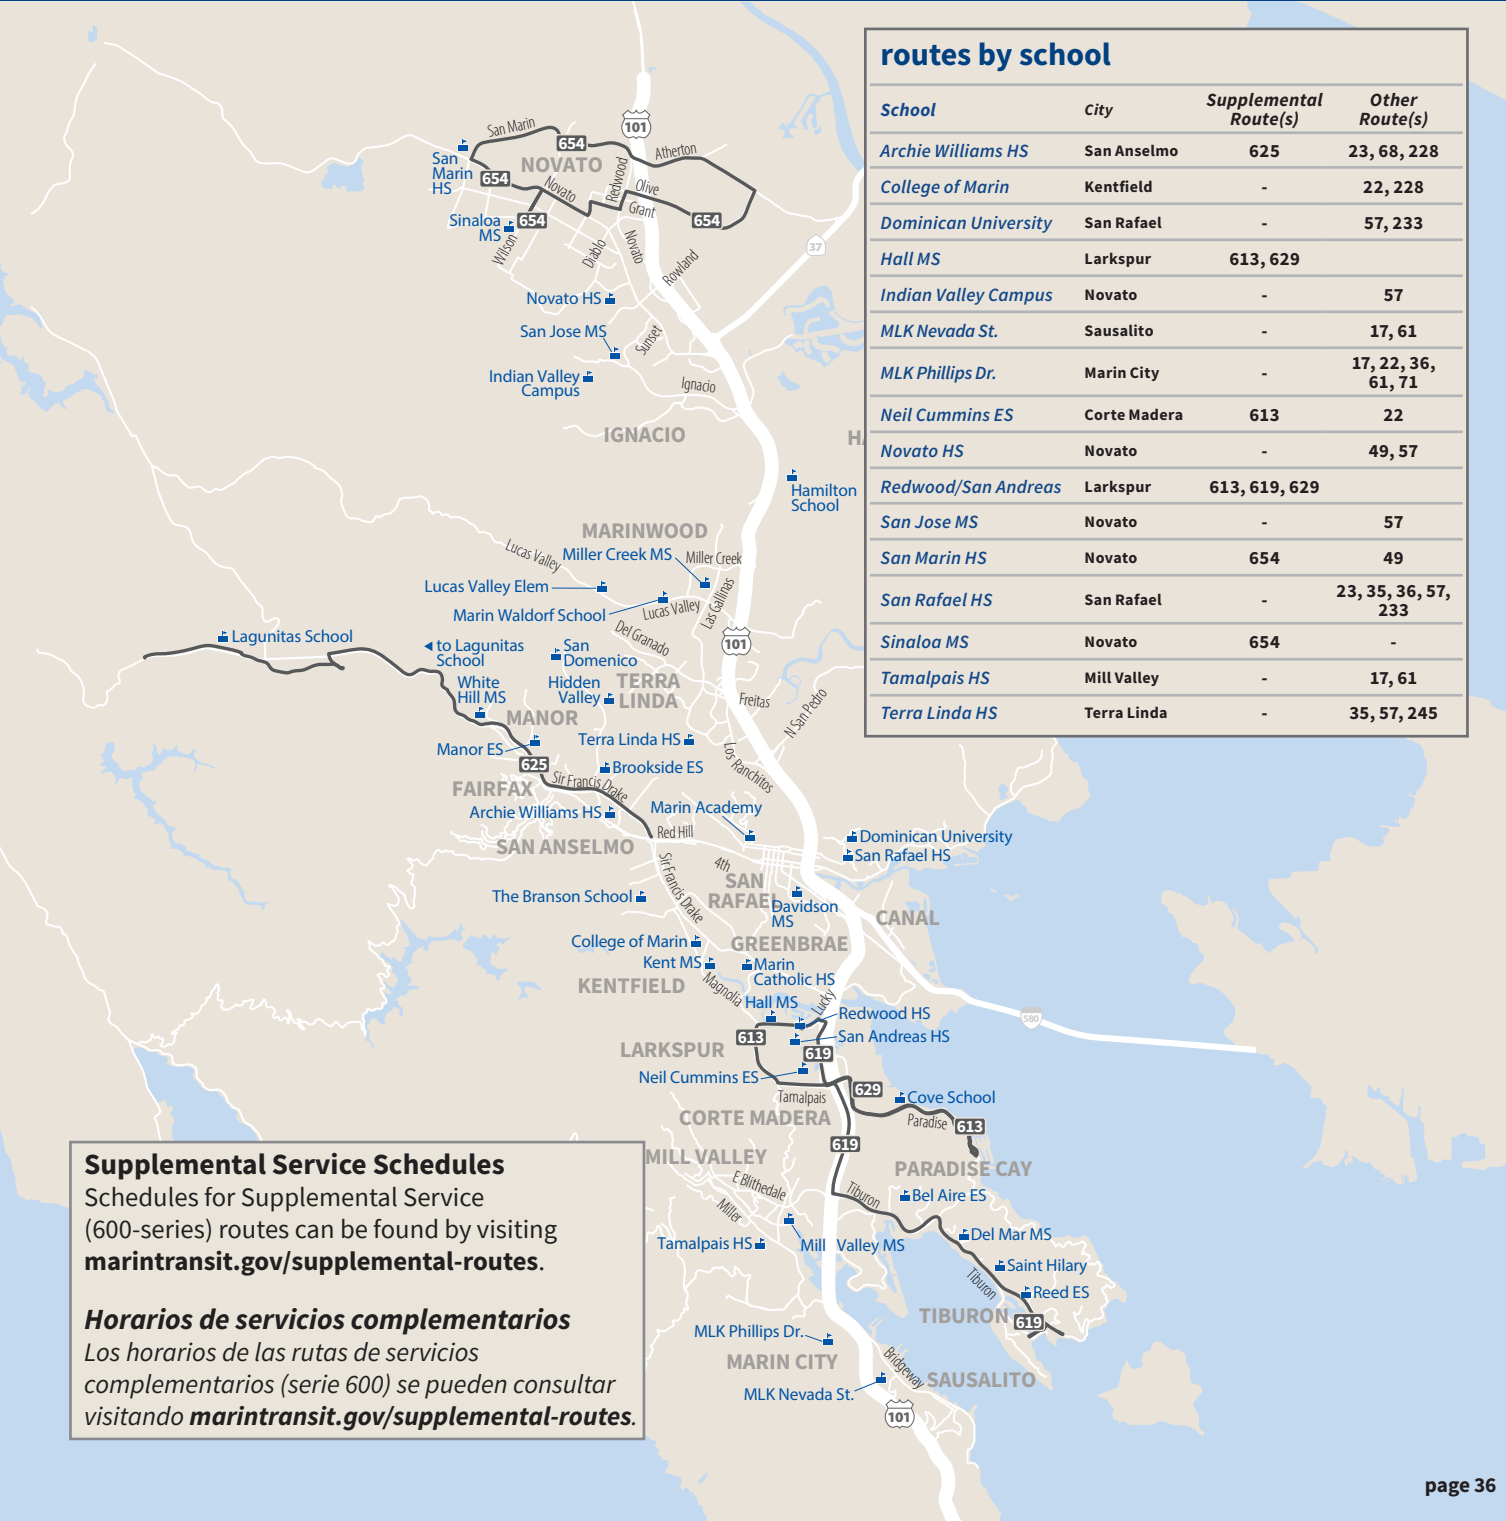

Southbound
to San Rafael

	Smith Ranch & Yosemite D	Health & Human Services E	Kaiser Hospital Montecillo Rd at Lot A C	Las Gallinas Av & Northgate Dr B	San Rafael Transit Center A
AM	7:30	7:32	7:43	7:45	7:55
	8:30	8:32	8:43	8:45	8:55
	9:30	9:32	9:43	9:45	9:55
	10:30	10:32	10:43	10:45	10:55
	11:30	11:32	11:43	11:45	11:55
PM	12:30	12:32	12:43	12:45	12:55
	1:30	1:32	1:43	1:45	1:55
	2:30	2:32	2:43	2:45	2:55
	3:30	3:32	3:43	3:45	3:55
	4:30	4:32	4:43	4:45	4:55
	5:30	5:32	5:43	5:45	5:55
	6:30	6:32	6:43	6:45	6:55

School	City	Supplemental Route(s)	Other Route(s)
Archie Williams HS	San Anselmo	625	23, 68, 228
College of Marin	Kentfield	-	22, 228
Dominican University	San Rafael	-	57, 233
Hall MS	Larkspur	613, 629	
Indian Valley Campus	Novato	-	57
MLK Nevada St.	Sausalito	-	17, 61
MLK Phillips Dr.	Marin City	-	17, 22, 36, 61, 71
Neil Cummins ES	Corte Madera	613	22
Novato HS	Novato	-	49, 57
Redwood/San Andreas	Larkspur	613, 619, 629	
San Jose MS	Novato	-	57
San Marin HS	Novato	654	49
San Rafael HS	San Rafael	-	23, 35, 36, 57, 233
Sinaloa MS	Novato	654	-
Tamalpais HS	Mill Valley	-	17, 61
Terra Linda HS	Terra Linda	-	35, 57, 245