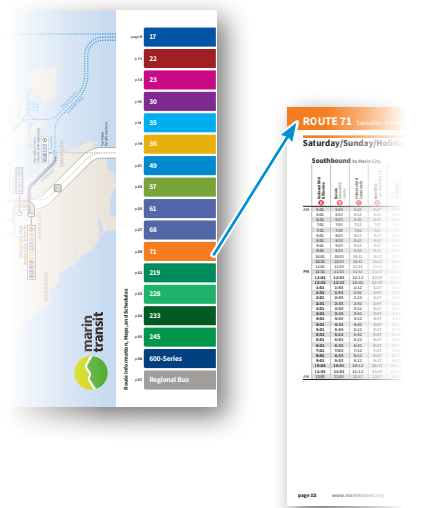

Find your route

The system map inside the front cover shows how the local transit system fits together.

The map shows Marin Transit local service.

Find your page

The route colors on the map match the colors on the route pages.

An index at the bottom of the map will help you find the page for more information about any route.

Find your stop & time

Each route page has a map with details about the route including bus stop locations.

The stop letters such as **A** show points on the map that have corresponding times in the schedules. Your bus stop may be between these points.

Reading a schedule

1. 1 Find the proper schedule for the day of week and direction of travel.
2. 2 Find the locations nearest your starting point and destination.
3. 3 Read down the columns to see times the buses serve those locations.
4. 4 Read across to the right to see when a bus trip will reach your destination. Each row across represents one bus trip.

	San Rafael Transit Center	San Anselmo Center Blvd & B	Sir Francis Dr & Laminitas
AM	6:00	6:13	6:16
	6:30	6:43	6:46
	7:00	7:13	7:16

Monday-Friday

1 Southbound to Sausalito

	San Rafael Transit Center	Hwy 101 @ Tucky Dr Bus Pad	Hwy 101 @ Tamalpais Dr Bus Pad	Reed Blvd & Bellevue Dr	E Blithedale Ave & Tower Dr	Mills Valley Depot	Sausalito Ave & Miller Ave
AM	5:30	5:44	5:36	-	5:39	5:49	
	6:00	6:14	6:06	-	6:09	6:19	
	6:30	6:44	6:36	-	6:39	6:49	
	7:00	7:14	7:06	-	7:09	7:19	
	7:30	7:44	7:36	7:43	7:47	8:02	
	8:00	8:04	-	-	8:17	8:32	

Encuentre su ruta

El mapa del sistema dentro de la portada muestra cómo el sistema de tránsito local encaja.

El mapa muestra el servicio local de Marin Transit.

Encuentre su página

El color de la ruta en el mapa coincide con el color de las páginas de rutas.

El índice situado en la parte inferior del mapa le ayudará a encontrar la página para obtener más información acerca de cualquier ruta.

Encuentre su parada y hora de llegada

Cada página de ruta tiene un mapa que muestra detalles acerca de la ruta, incluyendo las paradas de autobús.

Las letras de parada como **A** muestran los puntos del mapa que tienen tiempos correspondientes en los horarios. Su parada de autobús puede estar entre estos puntos.

Cómo interpretar los horarios

1. 1 Encuentre el horario para el día de la semana y dirección de viaje.
2. 2 Encuentre los lugares más cercanos a su punto de partida y de destino.
3. 3 Lea las columnas para ver cuando pasan los autobuses por estos lugares.
4. 4 Lea hacia la derecha para ver cuando un viaje en autobús llegará a su destino. Cada fila representa un viaje completo del autobús.

MAP LEGEND FOR ALL ROUTE MAPS

- **Regular Bus Route**
  The colors match the system map inside the front cover
  Ruta de autobús regular
  Los colores coinciden con el mapa del sistema interior de la portada
- **Limited Service Bus Route**
  Only certain trips serve this portion of a route
  Ruta de servicio limitado
  Sólo ciertos viajes sirven esta porción de la ruta
- **Timepoint**
  Indicates a location shown on the timetable
  Puntos de tiempo
  Indica una parada incluido en el horario
- **Bus Stop**
  Dots show approximate locations of bus stops for each direction of travel
  Parada de autobús
  Puntos muestran los lugares aproximados de las paradas de autobús para cada dirección de viaje
- **One-Way Route**
  Arrows indicate direction of travel on one-way portions of a route
  Ruta unidireccional
  Las flechas indican la dirección de viaje en porciones unidireccionales de la ruta
- **Bus Pad**
  Bus stop along Hwy 101
  "Bus Pad" Parada cercana de la autopista Hwy 101
- **SMART Train alignment and Stations**
  See page 5 for schedule information
  SMART tren alineación y las estaciones
  Vea la página 5 para información sobre los horarios
- **Point of Interest**
  Punto de interés
- **School**
  Escuela
- **Ferry Terminal, Ferry Route**
  See page 5 for ferry schedule information
  Terminal de barca, Línea de barca
  Vea la página 5 para información sobre las barcas
- **Park and Ride Lot**
  Park free and ride the bus
  Aparcamiento para tomar el autobús
  Aparque gratis y tome el autobús