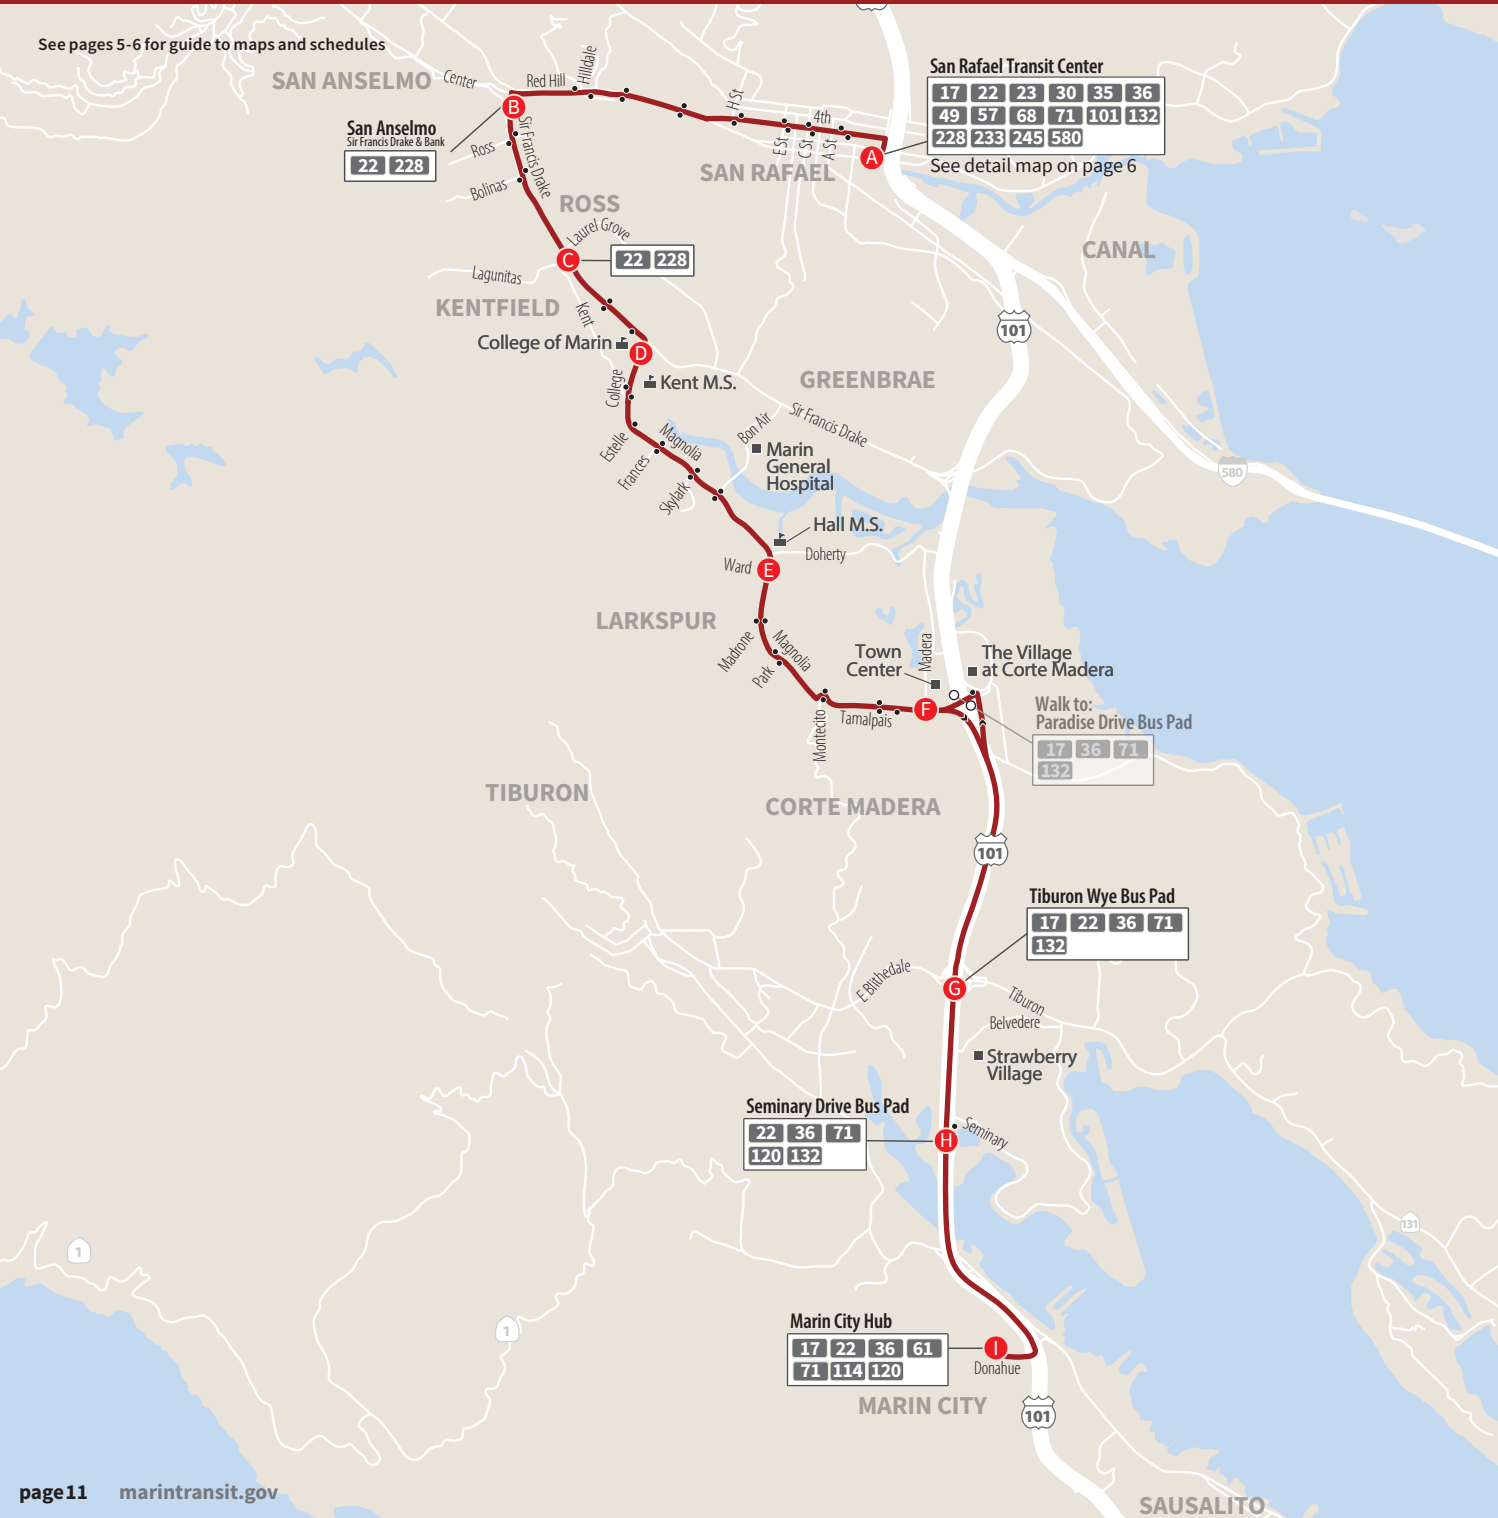

See pages 5-6 for guide to maps and schedules

Monday-Friday *Lunes - Viernes*

Southbound to Marin City

	A	B	C	D	E	F	G	H	I
AM	6:00	6:11	6:14	6:18	6:24	6:31	6:34	6:36	6:41
	7:00	7:11	7:14	7:18	7:26	7:33	7:36	7:38	7:43
	7:30	7:43	7:47	7:51	-	-	-	-	-
	8:00	8:13	8:17	8:21	8:29	8:37	8:40	8:42	8:48
	8:30	8:43	8:47	8:51	-	-	-	-	-
	9:00	9:13	9:17	9:21	9:29	9:37	9:40	9:42	9:48
	9:30	9:43	9:47	9:51	-	-	-	-	-
	10:00	10:11	10:15	10:19	10:27	10:34	10:37	10:39	10:44
	10:30	10:41	10:45	10:49	-	-	-	-	-
	11:00	11:11	11:15	11:19	11:27	11:34	11:37	11:39	11:44
	11:30	11:41	11:45	11:49	-	-	-	-	-
PM	12:00	12:11	12:15	12:19	12:27	12:34	12:37	12:39	12:44
	12:30	12:41	12:45	12:49	-	-	-	-	-
	1:00	1:11	1:15	1:19	1:27	1:37	1:40	1:42	1:47
	1:30	1:41	1:45	1:49	-	-	-	-	-
	2:00	2:11	2:15	2:19	2:27	2:37	2:40	2:42	2:47
	2:30	2:43	2:47	2:51	-	-	-	-	-
	3:00	3:13	3:17	3:21	3:29	3:39	3:42	3:44	3:49
	3:30	3:43	3:47	3:51	-	-	-	-	-
	4:00	4:15	4:19	4:25	4:33	4:43	4:46	4:48	4:53
	4:30	4:45	4:49	4:55	-	-	-	-	-
	5:00	5:15	5:19	5:25	5:33	5:43	5:46	5:48	5:53
	5:30	5:43	5:46	5:52	-	-	-	-	-
	6:00	6:13	6:17	6:23	6:31	6:41	6:44	6:46	6:51
	7:00	7:11	7:14	7:18	7:26	7:33	7:36	7:38	7:43
	8:00	8:11	8:14	8:18	8:24	8:31	8:34	8:36	8:41

Northbound to San Rafael

	I	H	G	F	E	D	C	B	A
AM	7:03	7:08	7:10	7:16	7:23	7:31	7:34	7:39	7:55
	-	-	-	-	-	7:59	8:02	8:07	8:25
	8:03	8:08	8:10	8:16	8:23	8:31	8:34	8:39	8:55
	-	-	-	-	-	9:01	9:04	9:09	9:25
	9:03	9:08	9:10	9:16	9:23	9:31	9:34	9:39	9:55
	-	-	-	-	-	10:01	10:04	10:09	10:25
	10:03	10:08	10:10	10:16	10:23	10:31	10:34	10:39	10:55
	-	-	-	-	-	11:01	11:04	11:09	11:25
PM	11:03	11:08	11:10	11:16	11:23	11:31	11:34	11:39	11:55
	-	-	-	-	-	12:01	12:04	12:09	12:25
	12:01	12:06	12:08	12:14	12:21	12:29	12:32	12:37	12:55
	-	-	-	-	-	1:01	1:04	1:09	1:25
	1:01	1:06	1:08	1:14	1:21	1:29	1:32	1:37	1:55
	-	-	-	-	-	2:01	2:04	2:09	2:25
	2:01	2:06	2:08	2:14	2:21	2:29	2:32	2:37	2:55
	-	-	-	-	-	2:59	3:02	3:07	3:25
	2:56	3:01	3:03	3:11	3:21	3:29	3:32	3:37	3:55
	-	-	-	-	-	3:57	4:02	4:07	4:25
	3:54	3:59	4:01	4:09	4:19	4:27	4:32	4:37	4:55
	-	-	-	-	-	4:57	5:02	5:07	5:25
	4:52	4:57	4:59	5:07	5:17	5:25	5:30	5:37	5:55
	-	-	-	-	-	6:03	6:06	6:09	6:25
	6:05	6:10	6:12	6:18	6:25	6:33	6:36	6:39	6:55
	7:05	7:10	7:12	7:18	7:25	7:33	7:36	7:39	7:55
	8:09	8:14	8:16	8:22	8:29	8:37	8:40	8:43	8:55
	9:09	9:14	9:16	9:22	9:29	9:37	9:40	9:43	9:55

Saturday/Sunday/Holiday *Fines de Semana y Días Festivos*

Southbound to Marin City

	A	B	C	D	E	F	G	H	I
AM	7:00	7:11	7:14	7:18	7:25	7:32	7:35	7:37	7:41
	8:00	8:11	8:14	8:18	8:25	8:32	8:35	8:37	8:41
	9:00	9:11	9:14	9:18	9:25	9:32	9:35	9:37	9:41
	10:00	10:11	10:14	10:18	10:25	10:32	10:35	10:37	10:41
	11:00	11:11	11:14	11:18	11:25	11:32	11:35	11:37	11:41
PM	12:00	12:11	12:14	12:18	12:25	12:32	12:35	12:37	12:41
	1:00	1:11	1:14	1:18	1:25	1:32	1:35	1:37	1:41
	2:00	2:11	2:14	2:18	2:25	2:32	2:35	2:37	2:41
	3:00	3:11	3:14	3:18	3:25	3:32	3:35	3:37	3:41
	4:00	4:11	4:14	4:18	4:25	4:32	4:35	4:37	4:41
	5:00	5:11	5:14	5:18	5:25	5:32	5:35	5:37	5:41
	6:00	6:11	6:14	6:18	6:25	6:32	6:35	6:37	6:41

Northbound to San Rafael