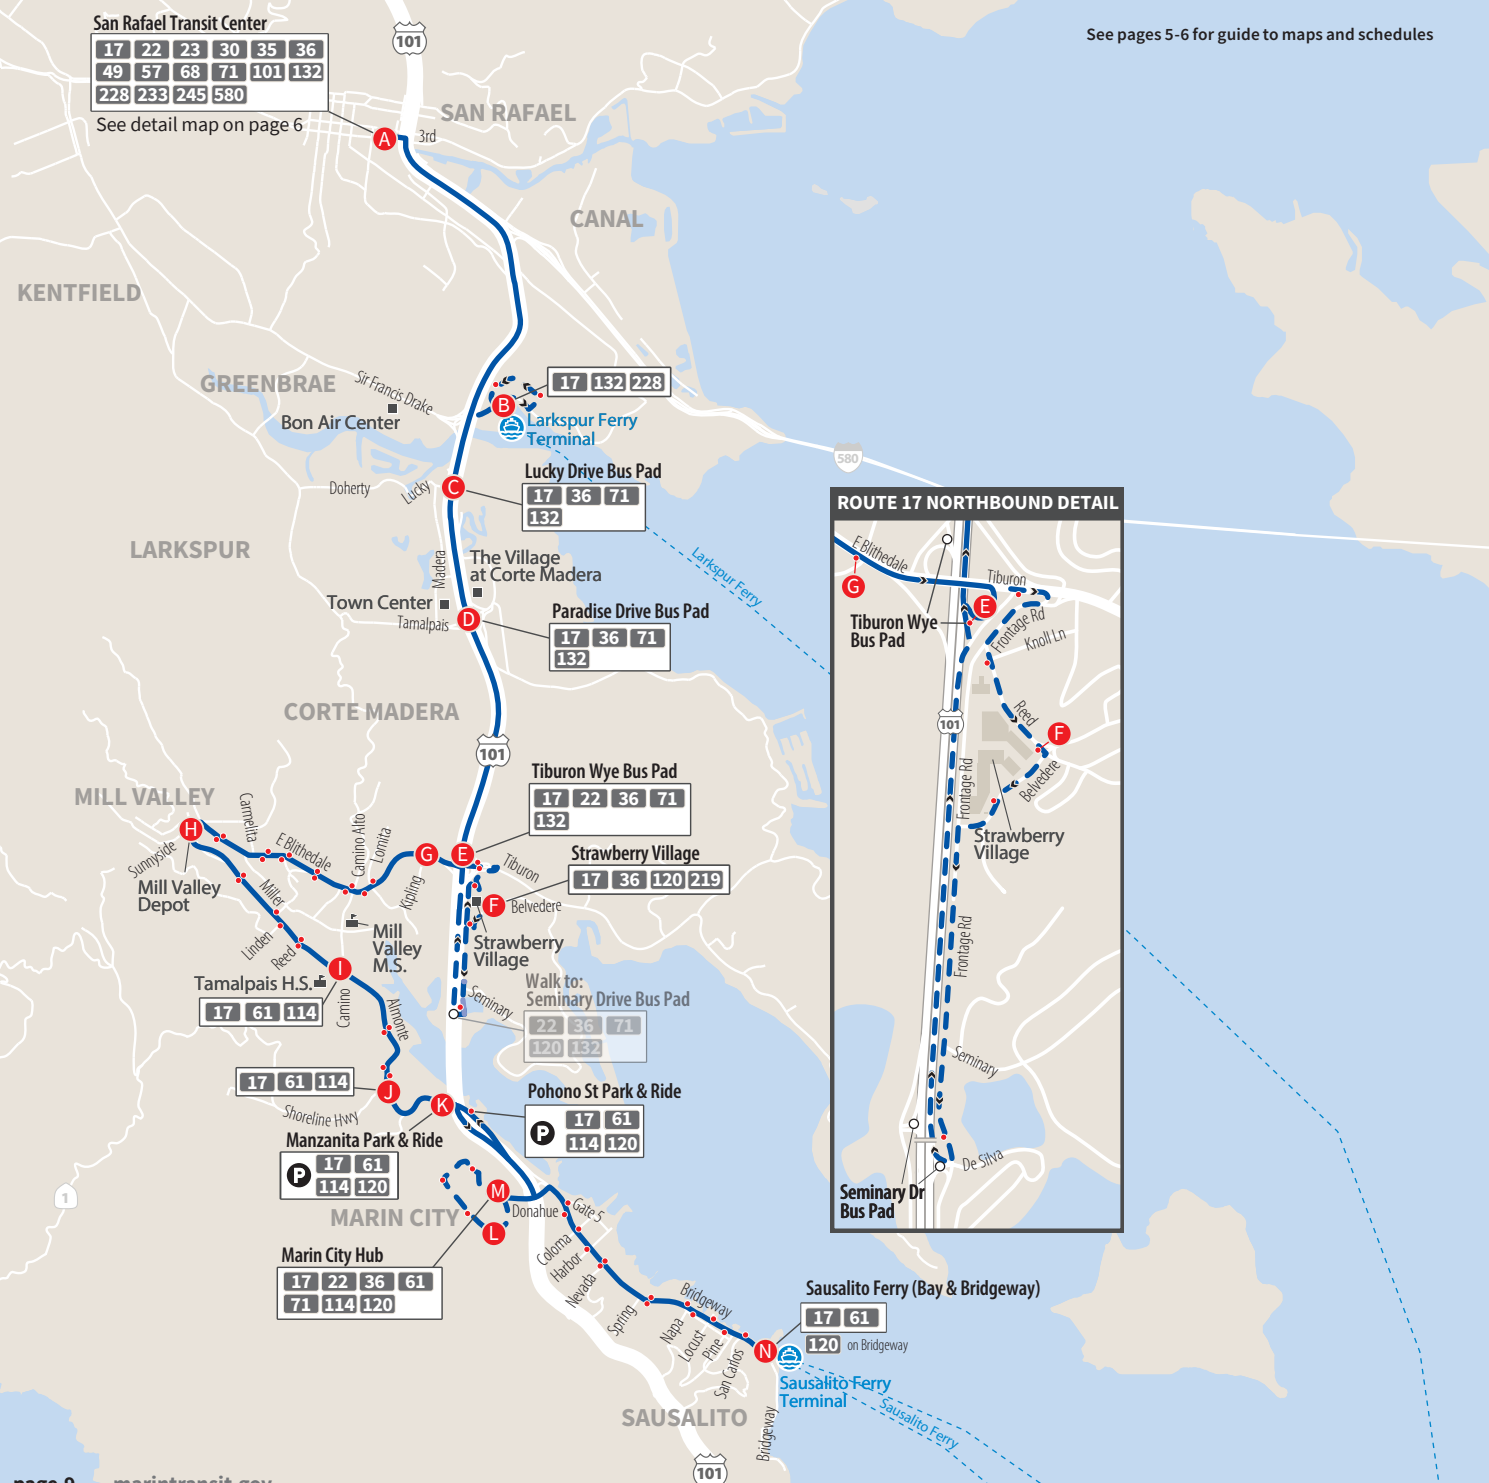

See pages 5-6 for guide to maps and schedules

Monday-Friday Lunes - Viernes

Southbound to Sausalito

	A San Rafael Transit Center	D Hwy 101 @ Tamalpais Dr Bus Pad	G E Blithedale Ave & Lower Dr	H Mill Valley Depot Sunnyside Ave & Miller Ave	I Miller Ave & Camino Alto	J Tam Junction-Shoreline Hwy & Almonte Blvd	K Manzanita Park & Ride Lot	M Marin City Hub Donahue St & Tenness Dr	N Sausalito Ferry Bay St & Bridgeway
AM	5:30	5:35	5:38	5:46	5:53	5:57	6:00	6:04	6:16
	6:00	6:05	6:08	6:16	6:23	6:27	6:30	6:34	6:46
	6:30	6:35	6:38	6:46	6:53	6:57	7:00	7:04	7:16
	7:00	7:05	7:08	7:16	7:23	7:27	7:30	7:34	7:46
	7:30	7:35	7:38	7:46	7:53	7:57	8:00	8:04	8:16
	8:00	8:05	8:08	8:16	8:23	8:27	8:30	8:34	8:46
	8:30	8:35	8:38	8:46	8:53	8:57	9:00	9:04	9:16
	9:00	9:05	9:08	9:16	9:23	9:27	9:30	9:34	9:46
	9:30	9:35	9:38	9:46	9:53	9:57	10:00	10:04	10:16
	10:00	10:05	10:08	10:16	10:23	10:27	10:30	10:34	10:46
	10:30	10:35	10:38	10:46	10:53	10:57	11:00	11:04	11:16
PM	11:00	11:05	11:08	11:16	11:23	11:27	11:30	11:34	11:46
	11:30	11:35	11:38	11:46	11:53	11:57	12:00	12:04	12:16
	12:30	12:35	12:38	12:46	12:53	12:57	1:00	1:04	1:16
	1:00	1:05	1:08	1:16	1:23	1:27	1:30	1:34	1:46
	1:30	1:35	1:38	1:46	1:53	1:57	2:00	2:04	2:16
	2:30	2:35	2:38	2:46	2:53	2:57	3:00	3:04	3:16
	3:00	3:05	3:08	3:16	3:23	3:27	3:30	3:34	3:46
	3:30	3:35	3:38	3:46	3:53	3:57	4:00	4:04	4:16
	4:30	4:35	4:38	4:46	4:53	4:57	5:00	5:04	5:16
	5:00	5:05	5:08	5:16	5:23	5:27	5:30	5:34	5:46
	5:30	5:35	5:38	5:46	5:53	5:57	6:00	6:04	6:16
	6:30	6:35	6:38	6:46	6:53	6:57	7:00	7:04	7:16
	7:30	7:35	7:38	7:46	7:53	7:57	8:00	8:04	8:16
	8:30	8:35	8:38	8:46	8:53	8:57	9:00	9:04	9:16
	9:30	9:35	9:38	9:46	9:53	9:57	10:00	10:04	10:16

Northbound to San Rafael