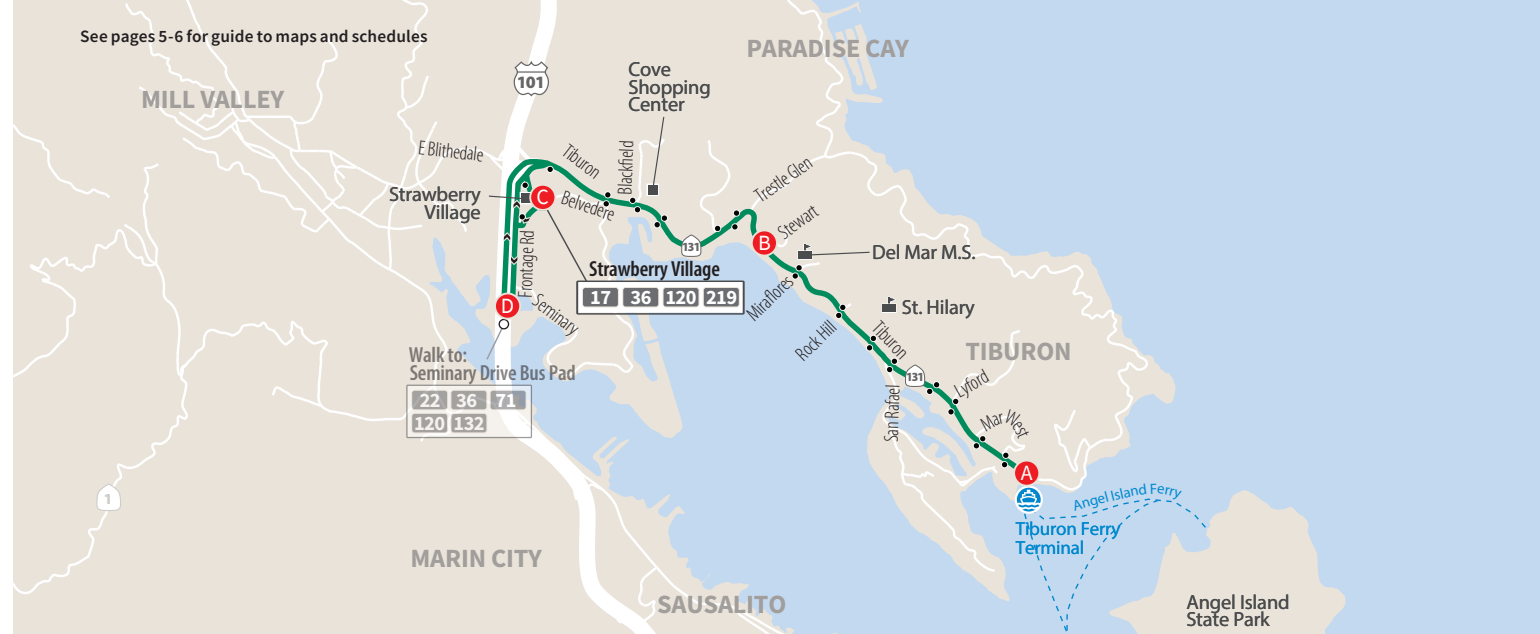

Marin City Donahue & Lemers (G)	Hwy 101 @ Paradise Dr Bus Pad (F)	Arrive San Rafael Transit Center (E)	Depart San Rafael Transit Center (D)	Hwy 101 @ Smith Ranch Rd Bus Pad (C)	Hwy 101 @ Ignacio Blvd Bus Pad (B)	Downtown Novato Redwood Bl & Grant Av (A)	Novato San Marin SMART Station (H)
AM	6:04	6:11	6:25	6:30	6:38	6:43	6:50	6:54
	6:34	6:41	6:55	7:00	7:08	7:13	7:20	7:24
	7:04	7:11	7:25	7:30	7:38	7:43	7:50	7:54
	7:34	7:41	7:55	8:00	8:08	8:13	8:20	8:24
	8:04	8:11	8:25	8:30	8:38	8:43	8:50	8:54
	8:34	8:41	8:55	9:00	9:08	9:13	9:20	9:24
	9:04	9:11	9:25	9:30	9:38	9:43	9:50	9:54
	9:34	9:41	9:55	10:00	10:08	10:13	10:20	10:24
	10:04	10:11	10:25	10:30	10:38	10:43	10:50	10:54
	10:34	10:41	10:55	11:00	11:08	11:13	11:20	11:24
	11:04	11:11	11:25	11:30	11:38	11:43	11:50	11:54
PM	11:34	11:41	11:55	12:00	12:08	12:13	12:20	12:24
	12:04	12:11	12:25	12:30	12:38	12:43	12:50	12:54
	12:34	12:41	12:55	1:00	1:08	1:13	1:20	1:24
	1:04	1:11	1:25	1:30	1:38	1:43	1:50	1:54
	1:34	1:41	1:55	2:00	2:08	2:13	2:20	2:24
	2:04	2:11	2:25	2:30	2:38	2:43	2:50	2:54
	2:34	2:41	2:55	3:00	3:08	3:13	3:20	3:24
	3:04	3:11	3:25	3:30	3:38	3:43	3:50	3:54
	3:34	3:41	3:55	4:00	4:08	4:13	4:20	4:24
	4:04	4:11	4:25	4:30	4:38	4:43	4:50	4:54
	4:34	4:41	4:55	5:00	5:08	5:13	5:20	5:24
	5:04	5:11	5:25	5:30	5:38	5:43	5:50	5:54
	5:34	5:41	5:55	6:00	6:08	6:13	6:20	6:24
	6:04	6:11	6:25	6:30	6:38	6:43	6:50	6:54
	6:34	6:41	6:55	7:00	7:08	7:13	7:20	7:24
	7:34	7:41	7:55	8:00	8:08	8:13	8:20	8:24
	8:34	8:41	8:55	9:00	9:08	9:13	9:20	9:24
	9:34	9:41	9:55	10:00	10:08	10:13	10:20	10:24
AM	10:34	10:41	10:55	11:00	11:08	11:13	11:20	11:24
	11:34	11:41	11:55	12:00	12:08	12:13	12:20	12:24

Monday-Friday *Lunes - Viernes*

Westbound to Strawberry Village

	Tiburon Tiburon Blvd & Main St (A)	Tiburon Blvd & Stewart Dr (B)	Strawberry Village Reed Bl & Belvedere Dr (C)
AM	6:41	6:47	6:57
	7:18	7:24	7:34
	8:04	8:14	8:32
	9:13	9:19	9:27
	10:07	10:13	10:21
	11:07	11:13	11:21
PM	12:07	12:13	12:21
	1:04	1:10	1:18
	1:54	2:04	2:14
	2:46	2:56	3:06
	3:47	3:53	4:01
	4:30	4:39	4:50
	5:20	5:26	5:34
	5:55	6:01	6:09
	6:58	7:04	7:12
	7:40	7:46	7:54
	8:40	8:46	8:54

Eastbound to Tiburon

	Strawberry Village Reed Bl & Belvedere Dr (C)	Redwood Hwy Frontage Rd & De Silva Island Dr (D)	Tiburon Blvd & Stewart Dr (B)	Tiburon Tiburon Blvd & Main St (A)
AM	6:17	6:19	6:27	6:33
	7:02	7:04	7:12	7:18
	7:40	7:42	7:50	8:02
	8:32	8:34	8:42	8:52
	9:32	9:34	9:42	9:52
	10:31	10:33	10:41	10:51
	11:31	11:33	11:41	11:51
PM	12:31	12:33	12:41	12:51
	1:31	1:33	1:41	1:51
	2:24	2:26	2:34	2:46
	3:20	3:22	3:30	3:42
	4:09	4:11	4:19	4:25
	5:02	5:04	5:12	5:18
	5:39	5:41	5:49	5:55
	6:17	6:19	6:27	6:33
	7:16	7:18	7:26	7:32
	8:16	8:18	8:26	8:32

Saturday/Sunday/Holiday *Fines de Semana y Días Festivos*

Westbound to Strawberry Village

	Tiburon Tiburon Blvd & Main St (A)	Tiburon Blvd & Stewart Dr (B)	Strawberry Village Reed Bl & Belvedere Dr (C)
AM	7:33	7:39	7:47
	8:16	8:22	8:32
	9:03	9:09	9:19
	9:46	9:52	10:02
	10:33	10:39	10:49
	11:16	11:22	11:32
PM	12:03	12:09	12:19
	12:46	12:52	1:02
	1:47	1:53	2:03
	2:28	2:34	2:44
	3:17	3:23	3:33
	3:58	4:04	4:14
	4:47	4:53	5:03
	5:30	5:36	5:44
	6:19	6:25	6:33
	7:00	7:06	7:14
	7:46	7:52	8:00

Eastbound to Tiburon

	Strawberry Village Reed Bl & Belvedere Dr (C)	Redwood Hwy Frontage Rd & De Silva Island Dr (D)	Tiburon Blvd & Stewart Dr (B)	Tiburon Tiburon Blvd & Main St (A)
AM	7:17	7:19	7:27	7:33
	8:00	8:02	8:10	8:16
	8:47	8:49	8:57	9:03
	9:30	9:32	9:40	9:46
	10:17	10:19	10:27	10:33
	11:00	11:02	11:10	11:16
PM	11:47	11:49	11:57	12:03
	12:30	12:32	12:40	12:46
	1:17	1:19	1:27	1:33
	2:03	2:05	2:13	2:19
	2:47	2:49	2:57	3:03
	3:33	3:35	3:43	3:49
	4:17	4:19	4:27	4:33
	5:03	5:05	5:13	5:19
	5:47	5:49	5:57	6:03
	6:33	6:35	6:43	6:49
	7:17	7:19	7:27	7:33