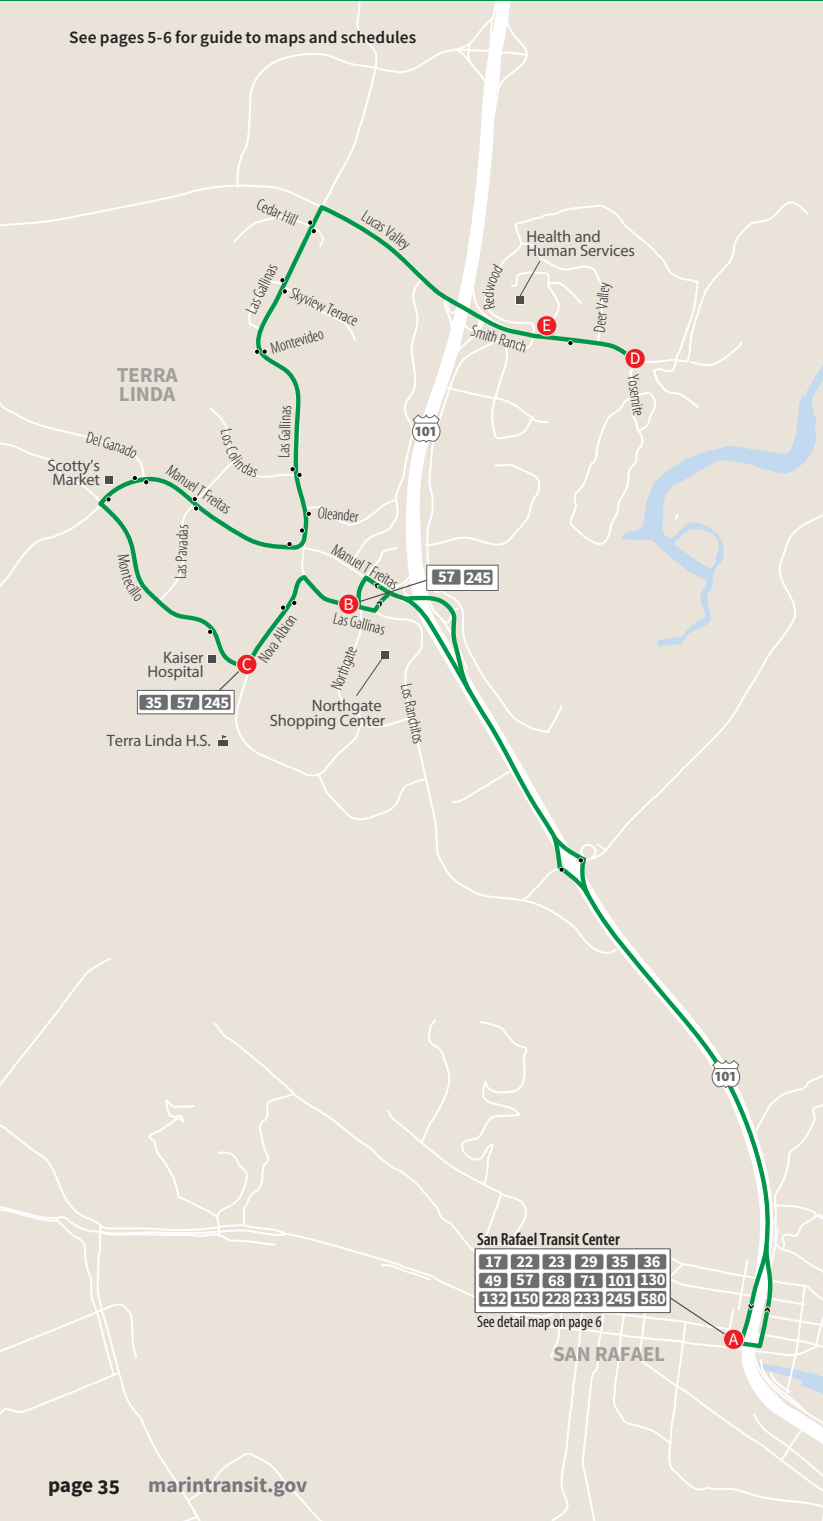

See pages 5-6 for guide to maps and schedules