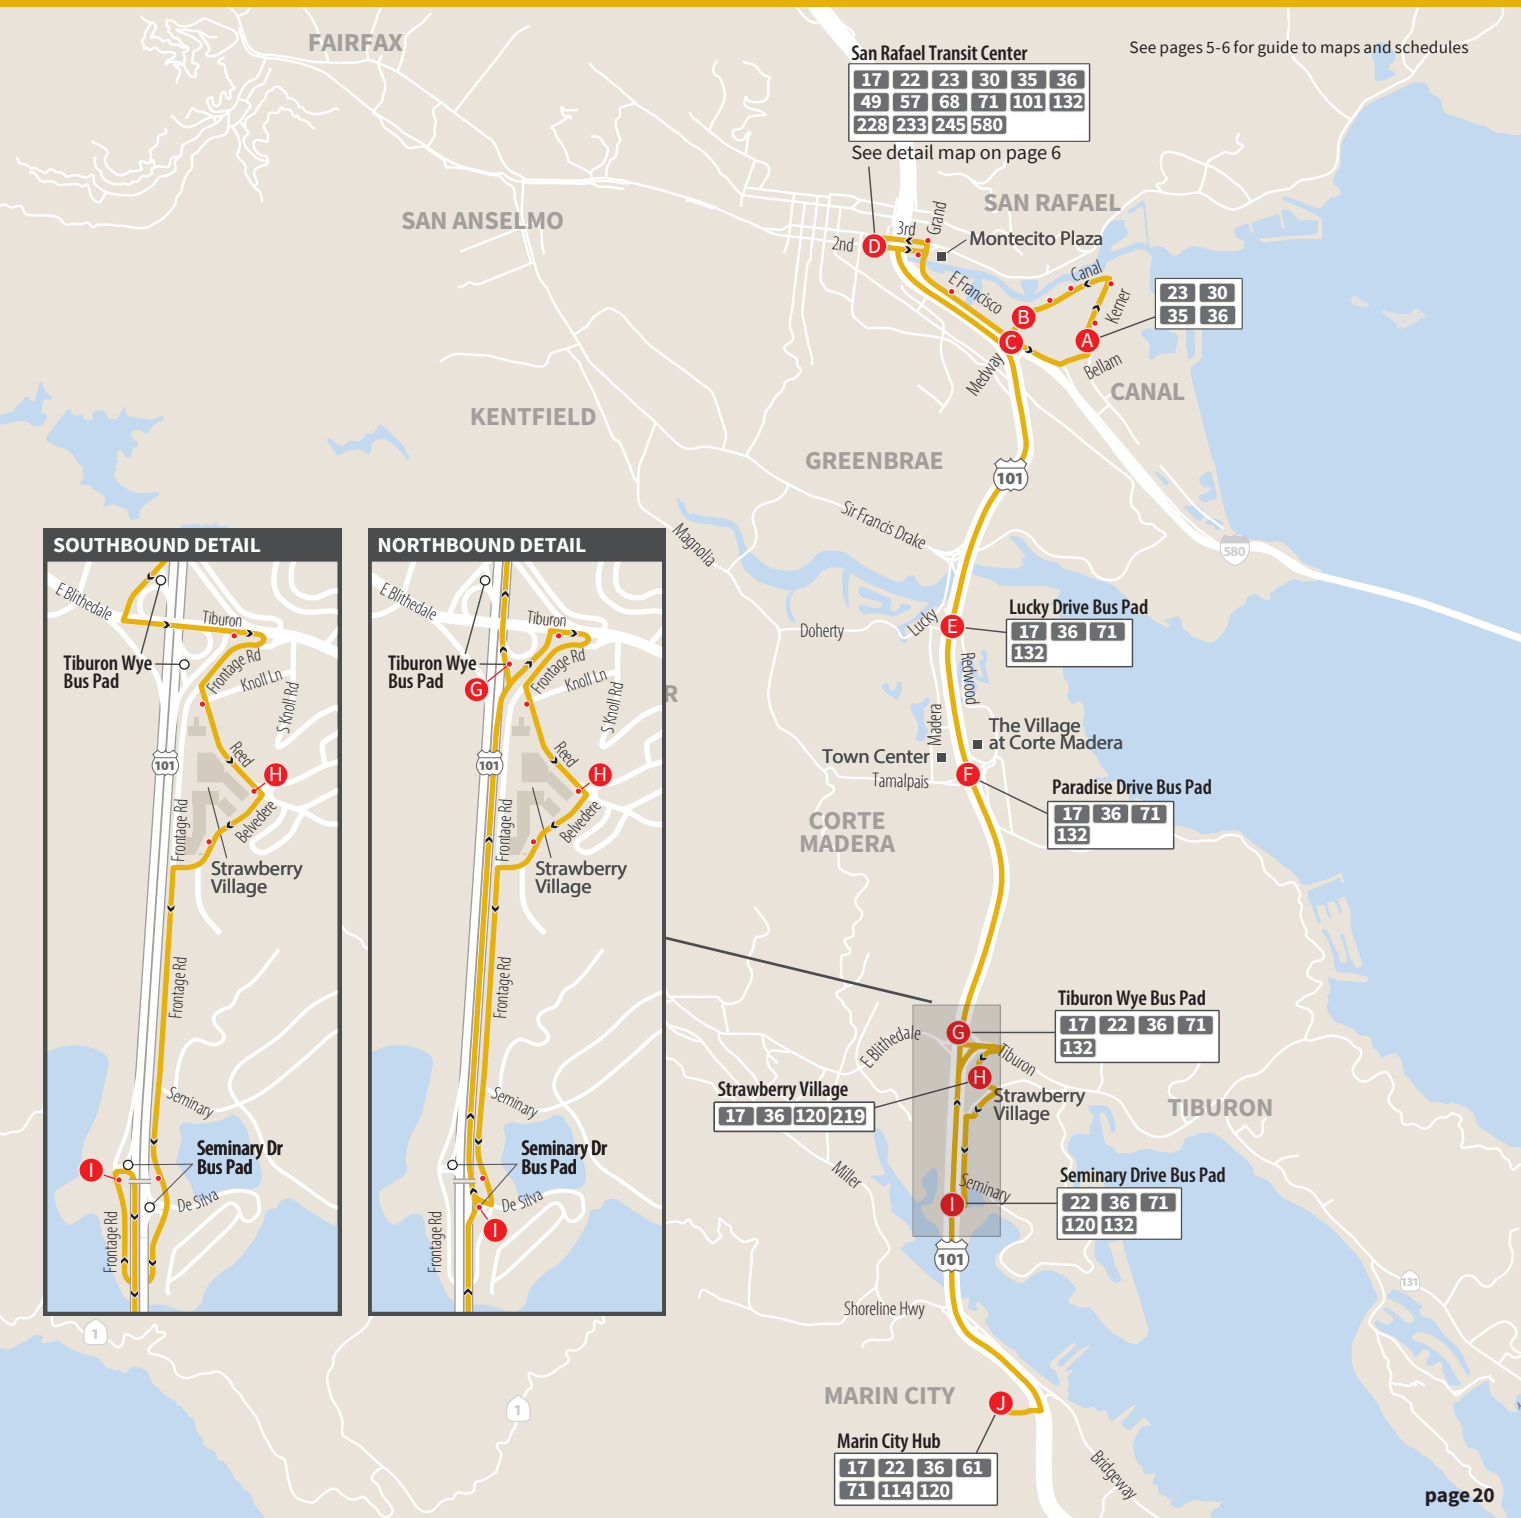

Monday-Friday

Lunes - Viernes

Southbound to Marin City

Table with 10 columns (A-J) and 48 rows (AM/PM times) for Southbound to Marin City. Columns represent stops from Kerner Blvd & Larkspur St to Marin City Hub.

Northbound to San Rafael

Table with 10 columns (J-A) and 48 rows (AM/PM times) for Northbound to San Rafael. Columns represent stops from Marin City Hub to Kerner Blvd & Larkspur St.

Saturday /Sunday /Holiday

Fines de Semana y Días Festivos

Southbound to Marin City

Table with 10 columns (A-J) and 48 rows (AM/PM times) for Southbound to Marin City on weekends/holidays.

Northbound to San Rafael

Table with 10 columns (J-A) and 48 rows (AM/PM times) for Northbound to San Rafael on weekends/holidays.

See pages 5-6 for guide to maps and schedules

Boxed list of bus numbers: 17, 22, 23, 30, 35, 36, 49, 57, 68, 71, 101, 132, 228, 233, 245, 580.

See detail map on page 6