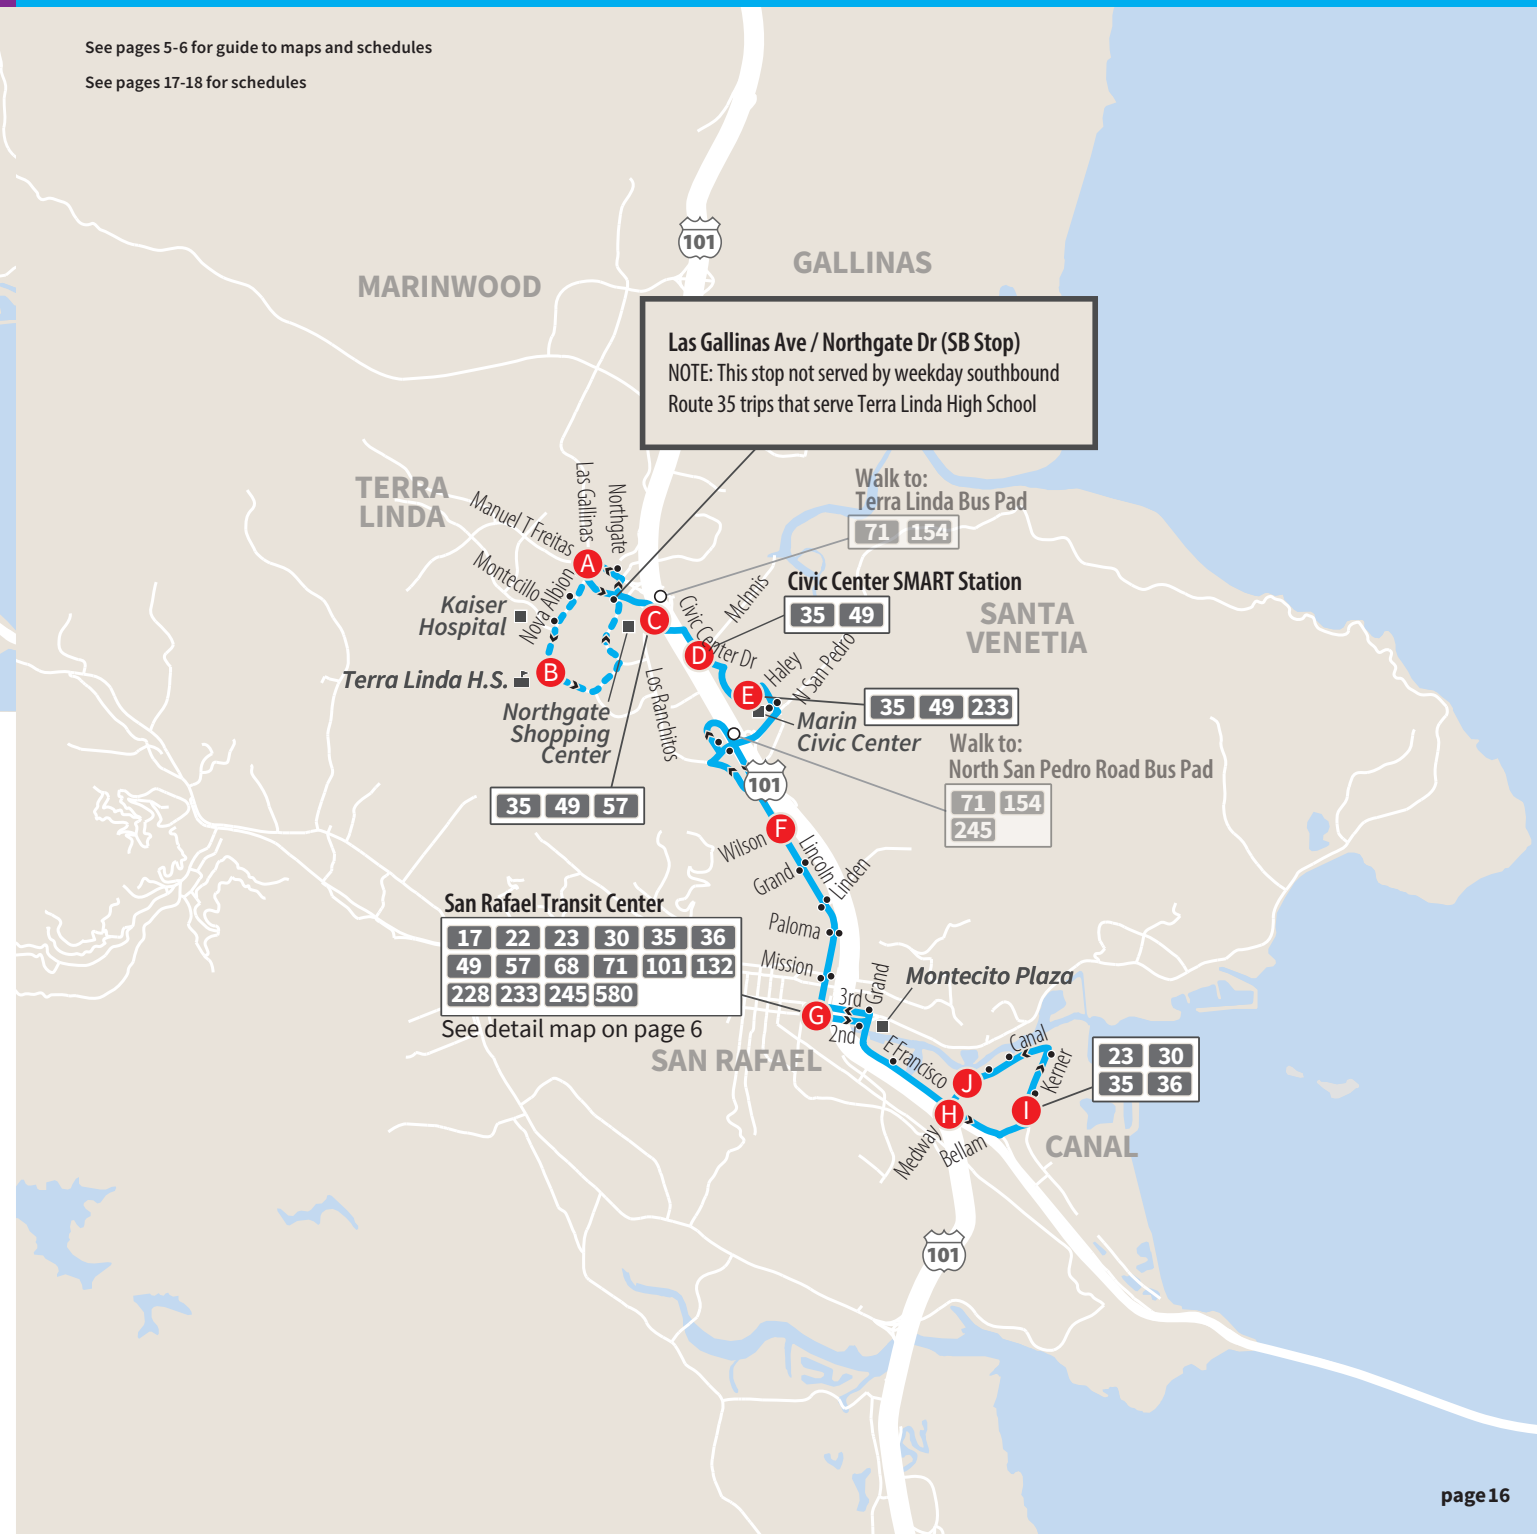

Monday-Friday *Lunes - Viernes*

See pages 5-6 for guide to maps and schedules

See pages 5-6 for guide to maps and schedules

See pages 17-18 for schedules

Saturday/Sunday/Holiday

Fines de Semana y Días Festivos

Southbound Northbound
to Canal to San Rafael

	A San Rafael Transit Center	B Francisco Blvd E & Medway Rd	C Kerner Blvd & Larkspur St	D Medway & Mill St	A San Rafael Transit Center
AM	-	-	5:08	5:15	5:25
	5:30	5:35	5:38	5:45	5:55
	6:00	6:05	6:08	6:15	6:25
	6:30	6:35	6:38	6:45	6:55
	7:00	7:05	7:08	7:15	7:25
PM	8:30	8:35	8:38	8:45	8:55
	9:00	9:05	9:08	9:15	8:25
	9:30	9:35	9:38	9:45	9:55
	10:00	10:05	10:08	10:15	10:25
	10:30	10:35	10:38	10:45	10:55
	11:00	11:05	11:08	11:15	10:25
	11:30	11:35	11:38	11:45	11:55
AM	12:00	12:05	12:08	12:15	12:25
	12:30	12:35	12:38	12:45	12:55
	1:00	1:05	1:08	1:15	1:25
	1:30	1:35	1:38	1:45	1:55
	2:00	2:05	2:08	2:15	2:25

Southbound Northbound
to Canal to San Rafael

	A San Rafael Transit Center	B Francisco Blvd E & Medway Rd	C Kerner Blvd & Larkspur St	D Medway & Mill St	A San Rafael Transit Center
AM	-	-	5:03	5:10	5:20
	5:25	5:30	5:33	5:40	5:50
	5:55	6:00	6:03	6:10	6:20
	6:25	6:30	6:33	6:40	6:50
	6:55	7:00	7:03	7:10	7:20
	7:25	7:30	7:33	7:40	7:50
	7:55	8:00	8:03	8:10	8:20
	8:25	8:30	8:33	8:40	8:50
	8:55	9:00	9:03	9:10	9:20
PM	1:50	1:55	1:58	2:05	2:15
	2:20	2:25	2:28	2:35	2:45
	2:50	2:55	2:58	3:05	3:15
	3:20	3:25	3:28	3:35	3:45
	3:50	3:55	3:58	4:05	4:15
	4:20	4:25	4:28	4:35	4:45
	4:50	4:55	4:58	5:05	5:15
	5:20	5:25	5:28	5:35	5:45
	5:50	5:55	5:58	6:05	6:15
	9:00	9:05	9:08	9:15	9:25
	9:30	9:35	9:38	9:45	9:55
	10:00	10:05	10:08	10:15	10:25
	10:30	10:35	10:38	10:45	10:55
	11:00	11:05	11:08	11:15	11:25
	11:30	11:35	11:38	11:45	11:55
AM	12:00	12:05	12:08	12:15	12:25
	12:30	12:35	12:38	12:45	12:55
	1:00	1:05	1:08	1:15	1:25
	1:30	1:35	1:38	1:45	1:55
	2:00	2:05	2:08	2:15	2:25