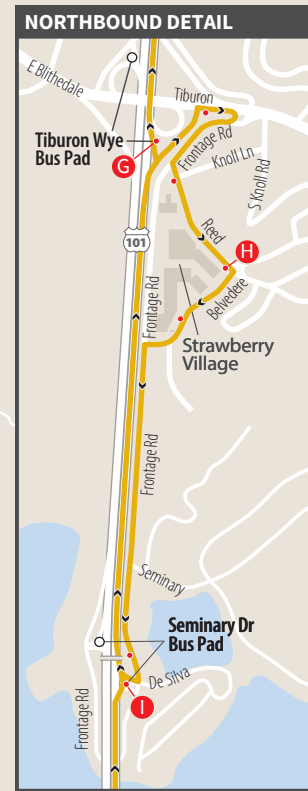

Monday-Friday

Lunes - Viernes

Southbound to Marin City

Table with 10 columns (A-J) and 48 rows (AM/PM times) for Southbound to Marin City. Columns represent stops from Kerner Blvd & Larkspur St to Marin City Hub.

Northbound to San Rafael

Table with 10 columns (J-A) and 48 rows (AM/PM times) for Northbound to San Rafael. Columns represent stops from Marin City Hub to Kerner Blvd & Larkspur St.

Saturday /Sunday /Holiday

Fines de Semana y Días Festivos

Southbound to Marin City

Table with 10 columns (A-J) and 48 rows (AM/PM times) for Southbound to Marin City on weekends/holidays.

Northbound to San Rafael

Table with 10 columns (J-A) and 48 rows (AM/PM times) for Northbound to San Rafael on weekends/holidays.

See pages 5-6 for guide to maps and schedules

Boxed list of bus numbers: 17, 22, 23, 30, 35, 36, 49, 57, 68, 71, 101, 132, 228, 233, 245, 580.

See detail map on page 6