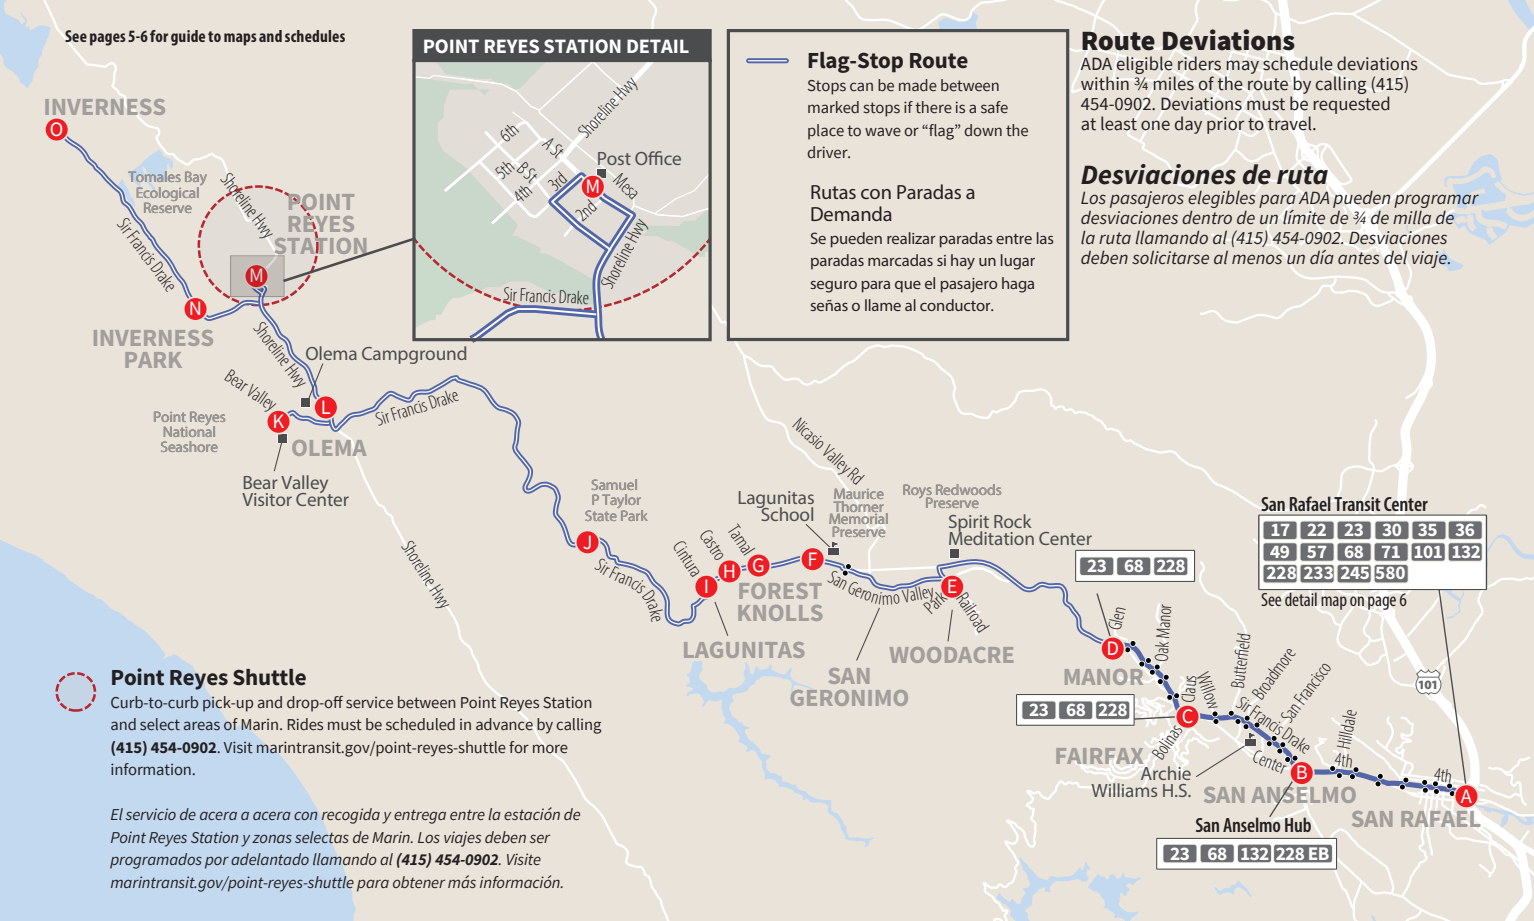

Monday-Friday Lunes - Viernes

Westbound to Inverness

	A	B	C	D	E	F	G	H	I	J	K	L	M	N	O
7:45	7:58	8:09	8:16	8:20	8:25	8:29	-	8:32	8:38	8:52	8:54	8:59	9:03	9:07	
8:45	8:58	9:09	9:16	9:20	9:25	9:29	-	9:32	9:38	9:52	9:54	9:59	10:03	10:07	
10:45	10:58	11:09	11:16	11:20	11:25	11:29	-	11:32	11:38	11:52	11:54	11:59	12:03	12:07	
PM 11:45	11:58	12:09	12:16	12:20	12:25	12:29	-	12:32	12:38	12:52	12:54	12:59	1:03	1:07	
12:45	12:58	1:09	1:16	1:20	1:25	1:29	-	1:32	1:38	1:52	1:54	1:59	2:03	2:07	
2:45	2:58	3:09	3:16	3:20	3:25	3:29	-	3:32	3:38	3:52	3:54	3:59	4:03	4:07	
4:45	4:58	5:09	5:16	5:20	5:25	5:29	-	5:32	5:38	5:52	5:54	5:59	6:03	6:07	
6:45	6:58	7:09	7:16	7:20	7:25	7:29	-	7:32	7:38	7:52	7:54	7:59	8:03	8:07	

Eastbound to San Rafael

	O	N	M	L	K	J	I	H	G	F	E	D	C	B	A
AM 6:22	6:27	6:30	6:36	-	6:49	6:55	6:57	6:58	7:02	7:06	7:12	7:16	7:26	7:40	
7:12	7:17	7:20	7:26	-	7:39	7:45	7:47	7:48	7:52	7:56	8:03	8:08	8:26	8:40	
PM 10:20	10:25	10:28	10:34	10:36	10:49	10:55	10:57	10:58	11:02	11:06	11:12	11:16	11:26	11:40	
11:20	11:25	11:28	11:34	11:36	11:49	11:55	11:57	11:58	12:02	12:06	12:12	12:16	12:26	12:40	
12:20	12:25	12:28	12:34	12:36	12:49	12:55	12:57	12:58	1:02	1:06	1:12	1:16	1:26	1:40	
2:20	2:25	2:28	2:34	2:36	2:49	2:55	2:57	2:58	3:02	3:06	3:12	3:16	3:26	3:40	
4:20	4:25	4:28	4:34	4:36	4:49	4:55	4:57	4:58	5:02	5:06	5:12	5:16	5:26	5:40	
6:20	6:25	6:28	6:34	6:36	6:49	6:55	6:57	6:58	7:02	7:06	7:12	7:16	7:26	7:40	
8:20	8:25	8:28	8:34	8:36	8:49	8:55	8:57	8:58	9:02	9:06	9:12	9:16	9:26	9:40	

Saturday/Sunday/Holiday Fines de Semana y Días Festivos

Westbound to Inverness

	A	B	C	D	E	F	G	H	I	J	K	L	M	N	O
AM 7:30	7:43	7:53	7:59	8:03	8:08	8:12	-	8:15	8:21	8:35	8:37	8:42	8:46	8:50	
8:30	8:43	8:53	8:59	9:03	9:08	9:12	-	9:15	9:21	9:35	9:37	9:42	9:46	9:50	
PM 11:30	11:43	11:53	11:59	12:03	12:08	12:12	-	12:15	12:21	12:35	12:37	12:42	12:46	12:50	
12:30	12:43	12:53	12:59	1:03	1:08	1:12	-	1:15	1:21	1:35	1:37	1:42	1:46	1:50	
2:30	2:43	2:53	2:59	3:03	3:08	3:12	-	3:15	3:21	3:35	3:37	3:42	3:46	3:50	
4:30	4:43	4:53	4:59	5:03	5:08	5:12	-	5:15	5:21	5:35	5:37	5:42	5:46	5:50	
6:30	6:43	6:53	6:59	7:03	7:08	7:12	-	7:15	7:21	7:35	7:37	7:42	7:46	7:50	
8:30	8:43	8:53	8:59	9:03	-	-	-	-	-	-	-	-	-	-	
9:30	9:43	9:53	9:59	10:03	-	-	-	-	-	-	-	-	-	-	
10:30	10:43	10:53	10:59	11:03	-	-	-	-	-	-	-	-	-	-	

Eastbound to San Rafael

	O	N	M	L	K	J	I	H	G	F	E	D	C	B	A
AM 7:08	7:13	7:16	7:22	7:24	7:37	7:43	7:45	7:46	7:50	7:54	8:00	8:04	8:13	8:25	
9:08	9:13	9:16	9:22	9:24	9:37	9:43	9:45	9:46	9:50	9:54	10:00	10:04	10:13	10:25	
PM 11:08	11:13	11:16	11:22	11:24	11:37	11:43	11:45	11:46	11:50	11:54	12:00	12:04	12:13	12:25	
1:08	1:13	1:16	1:22	1:24	1:37	1:43	1:45	1:46	1:50	1:54	2:00	2:04	2:13	2:25	
4:08	4:13	4:16	4:22	4:24	4:37	4:43	4:45	4:46	4:50	4:54	5:00	5:04	5:13	5:25	
7:08	7:13	7:16	7:22	7:24	7:37	7:43	7:45	7:46	7:50	7:54	8:00	8:04	8:13	8:25	
8:08	8:13	8:16	8:22	8:24	8:37	8:43	8:45	8:46	8:50	8:54	9:00	9:04	9:13	9:25	
-	-	-	-	-	-	-	-	-	-	-	9:24	9:30	9:34	9:55	
-	-	-	-	-	-	-	-	-	-	-	10:24	10:30	10:34	10:55	
-	-	-	-	-	-	-	-	-	-	-	11:24	11:30	11:34	11:55